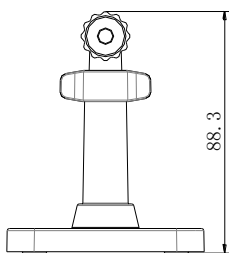

DS-1291ZJ-BL

Desktop/Pendant Mount for Covert Camera

Features:

- Adopt universal regulating mechanism, easy to adjust
- Support desktop mounting and pendant mounting

Dimension:

Order Model:

DS-1291ZJ-BL

Parameter:

Model	DS-1291ZJ-BL
Parameters	Desktop/Pendant Mount for Covert Camera
Appearance	Black
Material	Plastic
Dimension	87x73x73mm
Weight	70.5g

Note: The actual dome camera may vary from the picture above.