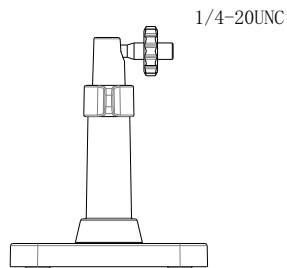

DS-1291ZJ-BL

Desktop/Pendant Mount for Covert Camera

Features:

- Adopt universal regulating mechanism, easy to adjust
- Support desktop mounting and pendant mounting

Dimension:

Order Model:

DS-1291ZJ-BL

Parameter:

Model	DS-1291ZJ-BL
Parameters	Desktop/Pendant Mount for Covert Camera
Appearance	Black
Material	Plastic
Dimension	87x73x73mm
Weight	70.5g

Note: The actual dome camera may vary from the picture above.