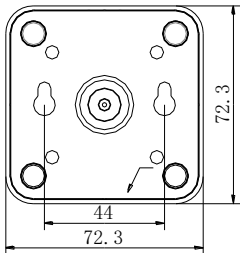

DS-1291ZJ-BL

Desktop/Pendant Mount for Covert Camera

Features:

- Adopt universal regulating mechanism, easy to adjust
- Support desktop mounting and pendant mounting

Dimension:

Order Model:

DS-1291ZJ-BL

Parameter:

Model	DS-1291ZJ-BL
Parameters	Desktop/Pendant Mount for Covert Camera
Appearance	Black
Material	Plastic
Dimension	87x73x73mm
Weight	70.5g

Note: The actual dome camera may vary from the picture above.