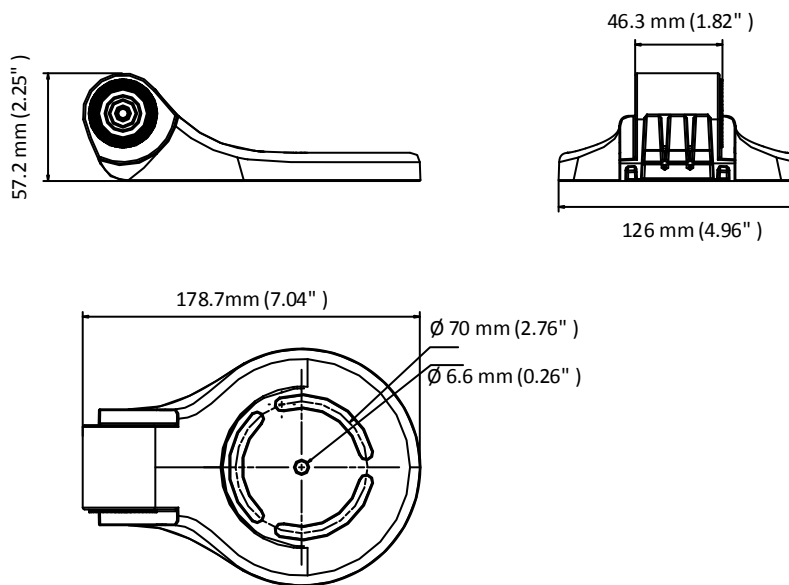

DS-2665ZJ-P

Column Mount

Feature

- Plastic with surface spray treatment
- Install the mount on pole, or column top
- Adjustable pan angle for 60°
- Applies to target capture camera

Dimension

Available Model

DS-2665ZJ-P

Parameter

| | |
|------------|---|
| Model | DS-2665ZJ-P |
| Parameters | Column Mount |
| Appearance | Platinum Gray |
| Material | ADC12 |
| Dimension | 178.7 mm × 126 mm × 57.2 mm (7.04" × 4.96" × 2.25") |
| Weight | 439 g (0.97 lb.) |

Note

- The mount should be installed on the flat surface.
- The wall must be capable of supporting at least 3 times as much as the total weight of the camera, and the mount.
- The mount's maximum load capacity is 5 kg (11 lb.).