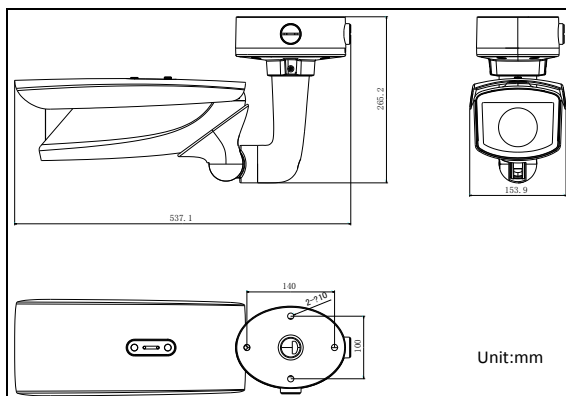

DS-1340HZ

Indoor and Outdoor Housing

Key Features:

- Self-contained three-axis adjustment bracket, support wall mounting, pole mounting and pendent mounting.
- Self-contained Ethernet port, power and data integration cable
- Built-in automatic temperature control system to ensure stable running.
- Up to IP66 protection level, suitable for indoor and outdoor environment
- With junction Box, convenient for wiring.
- Impact Protection is up to IK10

Order Model:

DS-1340HZ

Dimension:

Installation:

Wall Mount, Pendent Mount, Pole Mount

Specification:

Model	DD-1340HZ
Parameter	Indoor and Outdoor Housing
Power Supply	12V/2A
Protection Level	IP66
Power Consumption	Max.5W
Impact Protection	IK10
Material	Aluminum alloy
Dimension (mm)	537.1 × 153.9 × 255.2mm
Weight	5300g