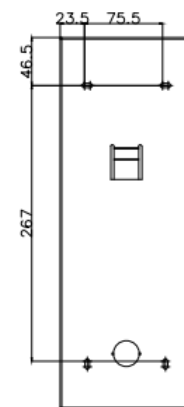

Specifications

Parameter	Model	DS-KAB13-D
Material		Stainless Steel
Working temperature		-40° C to +70° C (-40° F to 158° F)
Working humidity		10% to 90%
Dimension (L x W x H)		360 mm × 128 mm × 86 mm (14.17" × 5.04" × 3.39")

Dimension

Front View

Slide View

Rear View

Installation

1 Insert 4 expansion tubes into the wall.

2 Fix the protective shield on the wall with 4 screws.

3 Install the door station into the protective shield and secure it with 4 screws.