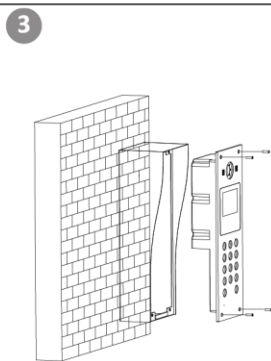

DS-KAB13-D Protective Shield

Features and Notes

- Stainless steel material
- Convenient design available for the wall mounting of the door station (DS-KD3002-VM)
- No insulation

Available Model

DS-KAB13-D

Dimension

Front View

Slide View

Rear View

Installation

1 Insert 4 expansion tubes into the wall.

2 Fix the protective shield on the wall with 4 screws.

3 Install the door station into the protective shield and secure it with 4 screws.