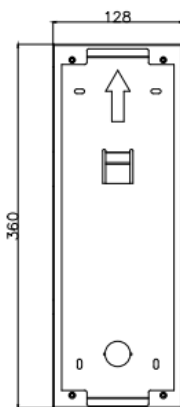

Dimension

Front View