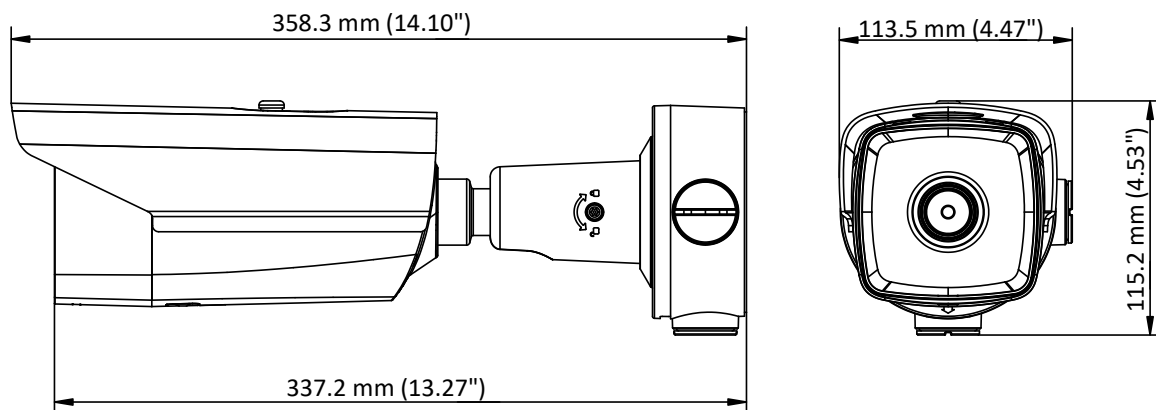

Detection Range Table

* The table is only for reference and the performance may vary from camera to camera.

Smart Functions Range

Different targets trigger the VCA events within different range limits.

VCA Range (Vehicles: 1.4 × 4.0 m)	VCA Range (Humans: 1.8 × 0.5 m)	Temperature Measurement (Object: 2 × 2 m)	Temperature Measurement (Object: 1 × 1 m)	Fire Detection (Object: 2 × 2 m)	Fire Detection (Object: 1 × 1 m)
210 m	70 m	235 m	118 m	588 m	294 m

Wide Range Coverage

There is range limit for detecting, recognizing, and identifying human/vehicle targets.

Detection Range (Vehicles: 1.4 × 4.0 m)	Detection Range (Humans: 1.8 × 0.5 m)	Recognition Range (Vehicles: 1.4 × 4.0 m)	Recognition Range (Humans: 1.8 × 0.5 m)	Identification Range (Vehicles: 1.4 × 4.0 m)	Identification Range (Humans: 1.8 × 0.5 m)
875 m	285 m	219 m	71 m	109 m	36 m

Available Model

DS-2TD2117-10/P

Dimension