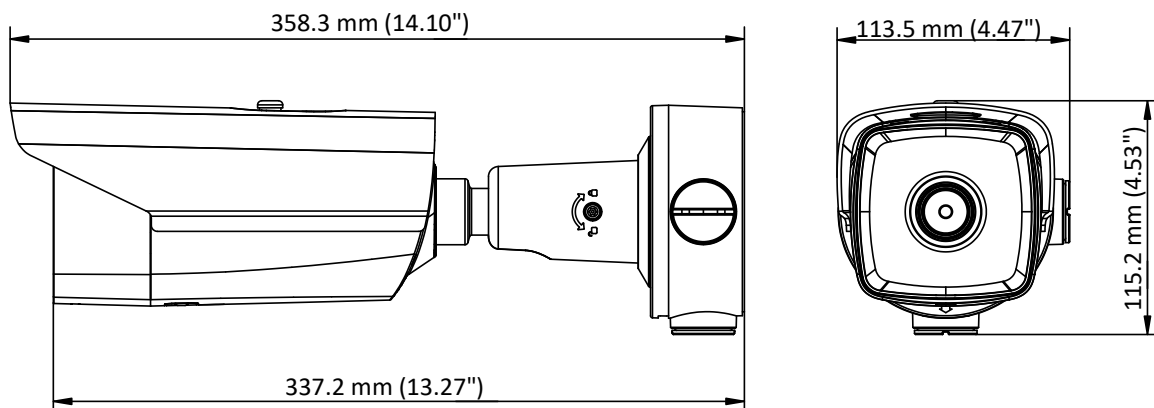

Available Model

DS-2TD2117-3/P

Dimension

Distributed by

**HIKVISION®****Headquarters**

No.555 Qianmo Road, Binjiang District,
Hangzhou 310051, China
T +86-571-8807-5998
overseasbusiness@hikvision.com

Hikvision USA
T +1-909-895-0400
sales.usa@hikvision.com