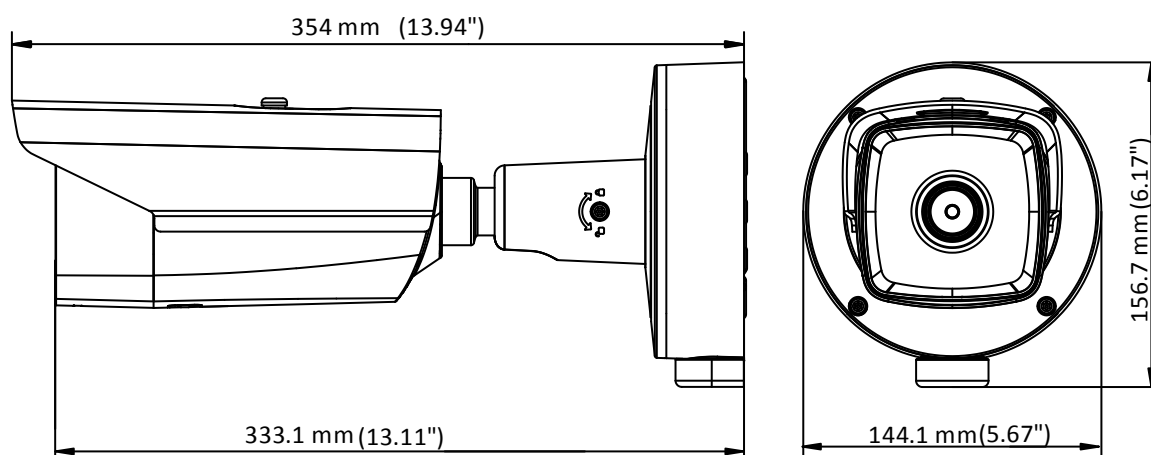

Available Model

DS-2TD2117-10/PI

Dimension

Distributed by

**HIKVISION®****Headquarters**

No.555 Qianmo Road, Binjiang District,
Hangzhou 310051, China
T +86-571-8807-5998
overseasbusiness@hikvision.com

Hikvision USA
T +1-909-895-0400
sales.usa@hikvision.com