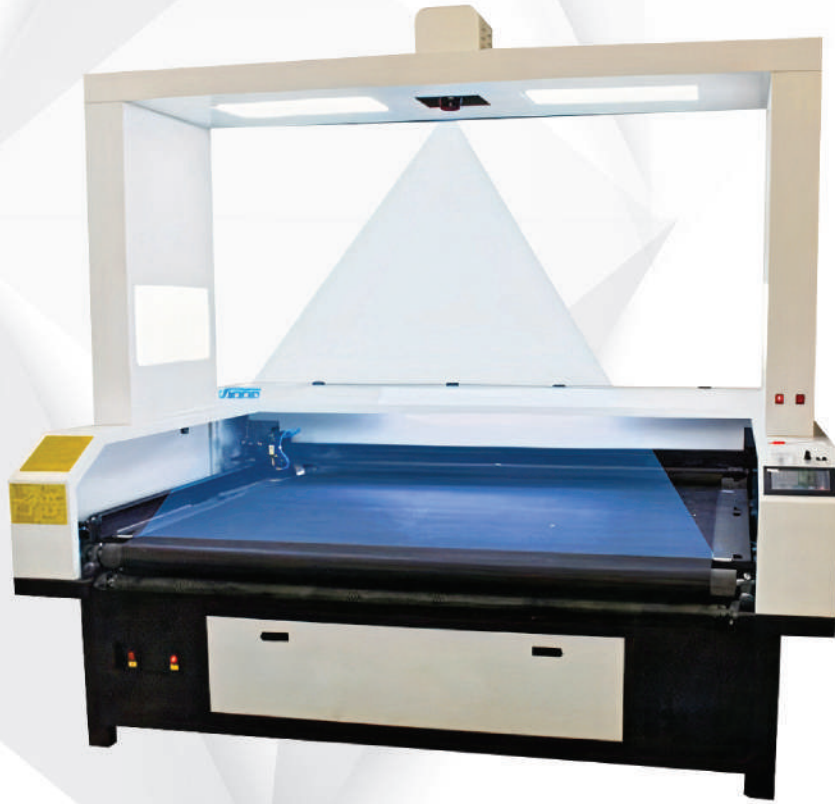

全景相机视觉定位单头/双头激光自动裁剪机

Panoramic camera vision position single / double head laser cutting machine

Features 产品特点:

- 集自动寻边，模板套切，抄板，样衣以及小批量裁剪等多种功能于一体，一机多用
- 无需勾图，自动提取轮廓，智能识别
- 切割速度可达8-54m/min，省时高效
- 精确切割无须边
- 真正流水线生产，送料扫描一次完成，高效快捷，1键式生产
- 整机集成度高，占地面积小
- 双头同时异形寻（沿）边裁切：一台双头=单头定位激光机产量；
- 双头异步，让裁剪变的简单：真正的同时左头画圆，右头画方。
- 设备可分：横式和竖式
- Integrated auto edge tracking, mold template cutting, normal cutting multi function in one machine
- No need image figure, auto contour extraction and intelligent identification
- Cutting speed up to 8-54m/min, Highly efficiency.
- Precision cutting without hair brim
- Real production line, feeding & scanning at same time, highly efficiency one-button full production
- High integration, less space occupation
- Asynchronous double head cutting at the same time to find (along) unnormal edge separately ;
One double head = two single head positioning laser cutting productivity
- Asynchronous double head cutting, let seperately cutting become simple; Could realize left head cutting circle, right head cutting square at the same time.
- Frame construction: horizontal & vertical both is available

Technical Specification 技术参数:

型号	Model	JHX-180140
激光类型	Laser Type	CO ² 封离式激光器 Hermetia and detached CO ² laser tube
激光功率	Laser Power	150w
切割面积	Cutting Area (mm)	1800×1400
控制软件	Software	自主知识产权控制系统 JinHao professional controlling software
冷却方式	Cooling Method	水冷 Water-cooling
切割速度	Cutting Speed	0-540000mm/min
定位精度	Location precision	≤±0.01mm
切割能量控制	Cutting Power Control	可做微调 fine tuning possible
工作电压	Working Voltage	220V±10% 50-60HZ
运动系统	Moving System	伺服系统 Imported servo system
配件	Auxiliaries	抽风机, 排风管 Wind pipe Wind pump etc
数据格式	Data Format	AI, BMP, PLT, DXF, DST