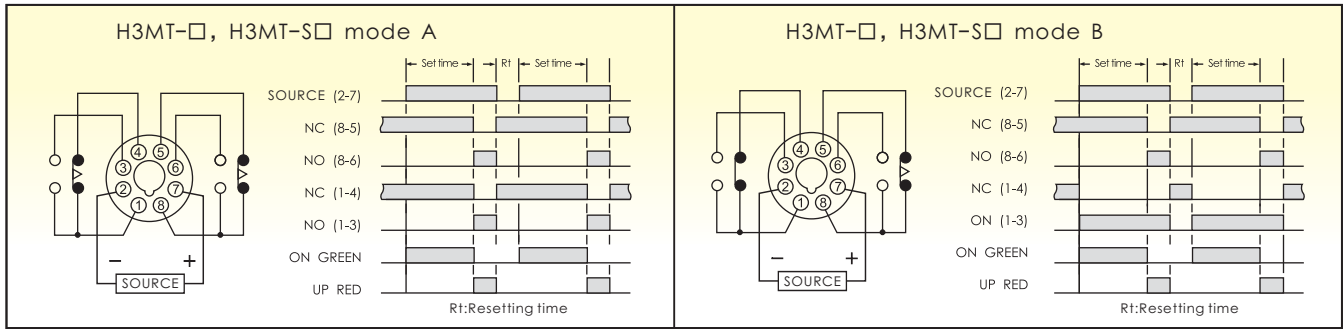

CONNECTION DIAGRAMS & TIMING CHARTS