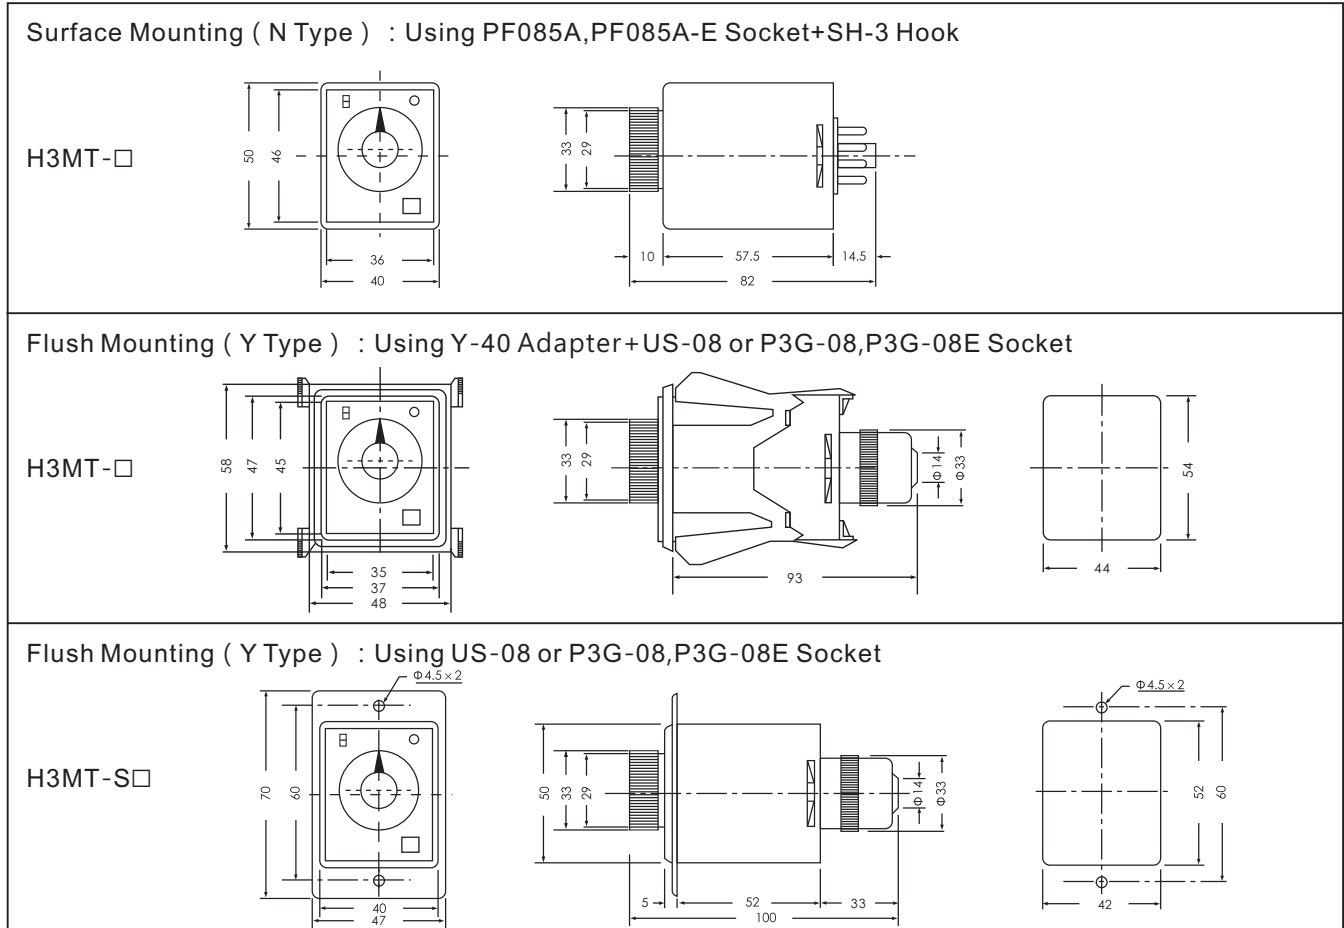

DIMENSIONS

ANV ANV ANV ELECTRIC CO., LTD.

Kaohsiung Headquarter

No. 151, Jin Shan Road, Kaohsiung, Taiwan
Tel :+886 7 359 5833 Fax :+886 7 359 5822
E-Mail : anv@anv.com.tw

Taipei Office

No. 166, Fu Xing 3rd Street, Taishan Dist.,
New Taipei City, Taiwan
Tel :+886 2 2296 3133 Fax :+886 2 2296 3233
E-Mail : taipei@anv.com.tw

Tainan Office

No. 60, Lin Sen Road Sec. 1, Tainan, Taiwan
Tel:+886 6 216 0988 Fax:+886 6 216 0388
E-Mail : tainan@anv.com.tw

ANV ELECTRIC (HK) LTD

Flat 4, 14/F., Block 4, Wai Wah Centre,
Shatin, N.T., Hong Kong
Tel :+852 2690 2588 Fax :+852 2690 2511
E-Mail : anv@anv.com.hk

Taichung Office

No. 532, Wen Hsin Road Sec. 1, Taichung, Taiwan
Tel :+886 4 2320 9930 Fax :+886 4 2320 9960
E-Mail : taichung@anv.com.tw

ANV ELECTRIC (M) SDN. BHD

25-1, Jalan 1/116B, Kuchai Entrepreneur's Park,
Off Jalan Kuchai Lama, 58200 Kuala Lumpur, Malaysia
Tel :+60 3 7980 3328 Fax :+60 3 7980 3779
E-Mail : anv@anv.com.my