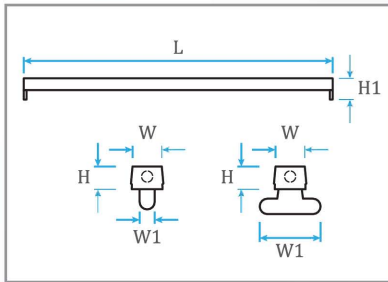

## SLIM-SURFACE LED FITTING

## APPLICATION

- Suitable For Wall, Ceiling and Pendant Mounting Using Suspension System.

## FEATURES

<b>TYPE</b>	Slim-Surface LED Fitting (Lamp Casing)
<b>MODEL</b>	BBS 120, 220, 140 & 240
<b>CODE</b>	BBS
<b>BODY</b>	High Quality Gauge Sheet Steel
<b>PAINT WORK</b>	Fully Coated With Epoxy Powder Coated Finished
<b>MOUNTING</b>	Surface Type
<b>LIGHT SOURCE</b>	LED T8 Tube (2 Feet & 4 Feet)
<b>LAMP HOLDER &amp; STARTERHOLDER</b>	Polycarbonate Material
<b>COMPONENT</b>	LED Tube

MODEL	Number Of Lamp	L (mm)	W (mm)	W1 (mm)	H (mm)	H1 (mm)
BBS 120	1 x 2 feet	610	40	25	37	70
BBS 220	2 x 2 feet	610	40	100	37	77
BBS 140	1 x 4 feet	1220	40	25	37	70
BBS 240	2 x 4 feet	1220	40	100	37	77