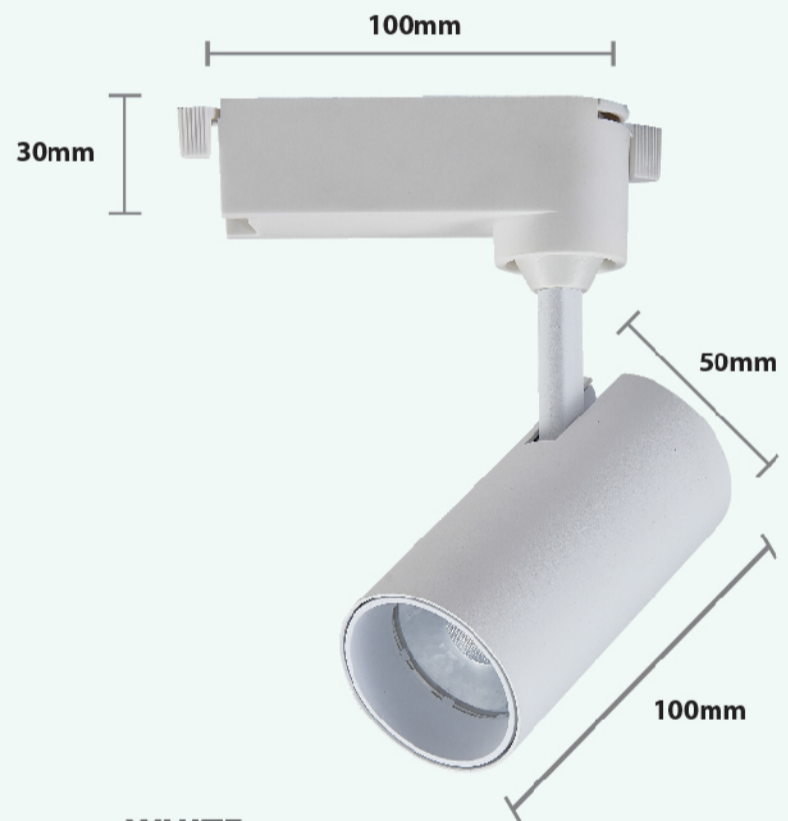

TRACK LIGHT

PRESTIGE™

LED ENERGY SAVING LUMINAIRES

LED TRACK LIGHT

BLACK
TRACK MOUNTED
MODEL : PLS-TL-10W

WHITE
TRACK MOUNTED
MODEL : PLS-TL-10W

10W

LUMEN
1000

PF
0.5

DESCRIPTION	CCT (K)	COLOR
PLS-TL-10W	3000K	BK
PLS-TL-10W	4000K	BK
PLS-TL-10W	6500K	BK
PLS-TL-10W	3000K	WH
PLS-TL-10W	4000K	WH
PLS-TL-10W	6500K	WH

VOLTAGE 170-260V | CRI 95 | LIFETIME 25,000 HRS