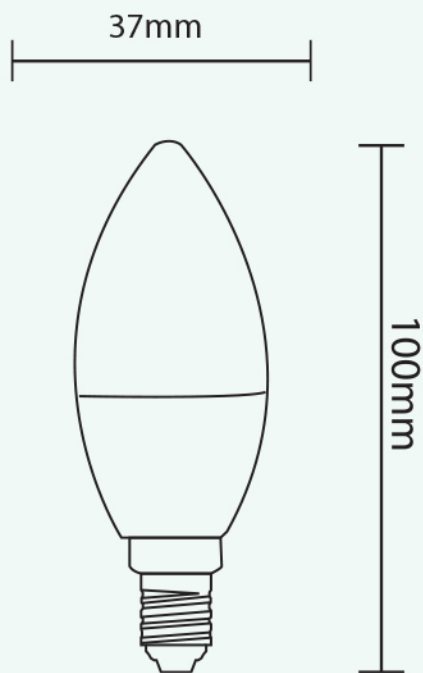

LED CANDLE

PRESTIGE

LED ENERGY SAVING LUMINAIRES

LED CANDLE

5W

LUMEN
450

- PRODUCT FEATURES
- Short start up time
 - Adopt constant current
 - Extra Bright

DESCRIPTION	CCT (K)
PLS5E14CANDLE	3000K