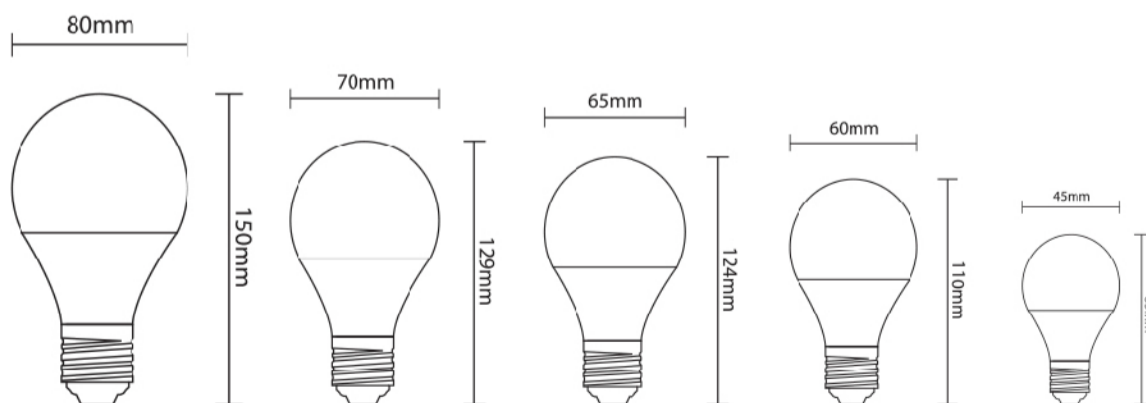

PRESTIGE™

LED BULB

LED ENERGY SAVING LIGHT BULB

LED BULB

5W	LUMEN 500	PF 0.65
10W	LUMEN 1000	PF 0.65
12W	LUMEN 1200	PF 0.65
15W	LUMEN 1500	PF 0.65
18W	LUMEN 1800	PF 0.65

- PRODUCT FEATURES
- Wide beam angle 200°
 - Small body, big energy
 - 85% energy saving

DESCRIPTION	CCT (K)		
PT5E27BULB	3000K	4000K	6500K
PT10E27BULB	3000K	4000K	6500K
PT12E27BULB	3000K	4000K	6500K
PT15E27BULB	3000K	4000K	6500K
PT18E27BULB	3000K	4000K	6500K

VOLTAGE 165-265V | CRI 80 | LIFETIME 15,000 HRS