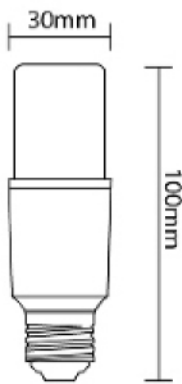

ESSENTIAL

PRESTIGE™

LED ENERGY SAVING LIGHT BULB

ESSENTIAL LED STICK

PRODUCT FEATURES

- Wide beam angle 240°
- Small body, big energy
- 85% energy saving

6W = 36W **LUMEN 450** **PF 0.5**

E27

DESCRIPTION	CCT (K)
LSLE0644~PT	3000K
LSLE0644~PT	6500K

E14

DESCRIPTION	CCT (K)
LSLE0652~PT	3000K
LSLE0652~PT	6500K

VOLTAGE 240-260V | CRI 80 | LIFETIME 15,000 HRS

instant brightness

non dimmable

15000 hrs+