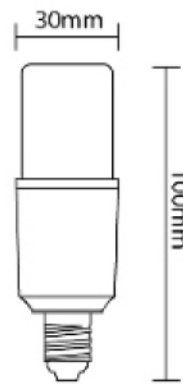

ESSENTIAL

PRESTIGE™

LED ENERGY SAVING LIGHT BULB

ESSENTIAL LED STICK

PRODUCT FEATURES

- Wide beam angle 240°
- Small body, big energy
- 85% energy saving

6W = 36W **LUMEN 450** **PF 0.5**

E27

DESCRIPTION	CCT (K)
LSLE0644~PT	3000K
LSLE0644~PT	6500K

E14

DESCRIPTION	CCT (K)
LSLE0652~PT	3000K
LSLE0652~PT	6500K

VOLTAGE 240-260V | CRI 80 | LIFETIME 15,000 HRS

instant brightness

non dimmable

15000 hrs+