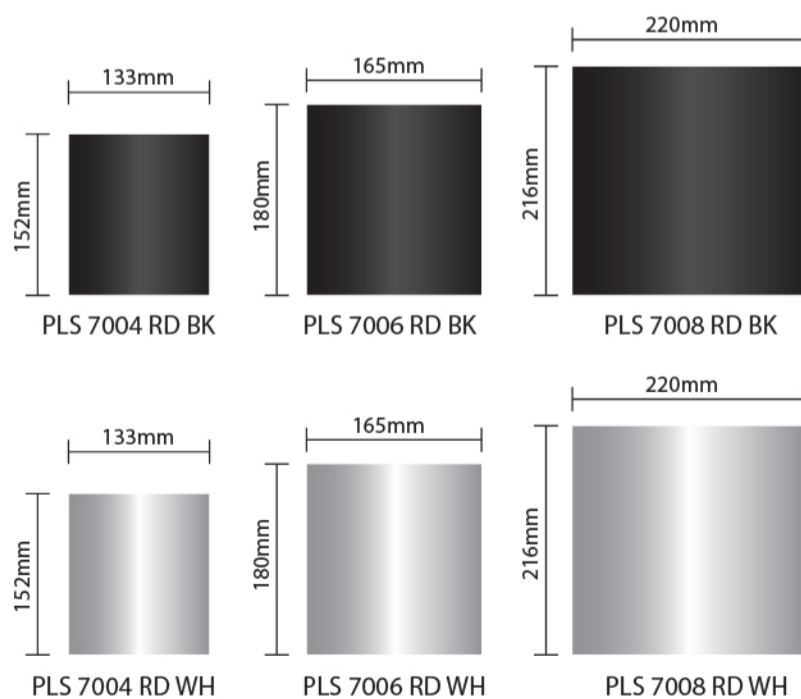

SURFACE FITTING

PRESTIGE™

LED ENERGY SAVING LIGHT FITTING

SURFACE DOWNLIGHT CASING

PRODUCT FEATURE

- Die-Casting Aluminium with reflector
- Available in color black and white
- For bulbs with E27 Socket

DESCRIPTION	DIMENSION (D X H)
PLS 7004 RD WH	133mm x 152mm
PLS 7004 RD BK	133mm x 152mm
PLS 7006 RD WH	165mm x 180mm
PLS 7006 RD BK	165mm x 180mm
PLS 7008 RD WH	220mm x 216mm
PLS 7008 RD BK	220mm x 216mm