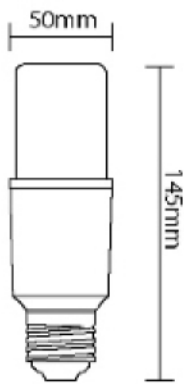

### LED ENERGY SAVING LIGHT BULB

#### PRODUCT FEATURES

- Wide beam angle 240°
- Small body, big energy
- 85% energy saving

**15W** = 100W **LUMEN 1250** **PF 0.5**

E27

DESCPRITION	CCT (K)
LSLE0849~PT	3000K
LSLE0849~PT	4000K
LSLE0849~PT	6500K