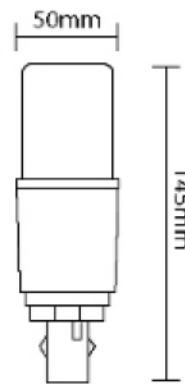

#### PRODUCT FEATURES

- Wide beam angle 240°
- Small body, big energy
- 85% energy saving

**15W** = 100W **LUMEN 1250** **PF 0.5**

E27

DESCPRITION	CCT (K)
LSLE0849~PT	3000K
LSLE0849~PT	4000K
LSLE0849~PT	6500K