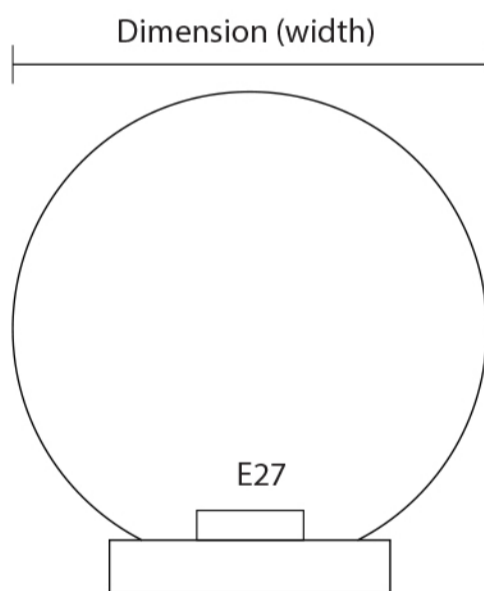

GLOBE FITTING

PRESTIGE™

LED ENERGY SAVING LIGHT FITTING

PVC GLOBE FITTING

PRODUCT FEATURE

- PVC material
- Available in color OPAL, SMOKE, CLEAR
- For bulbs with E27 Socket

DESCRPTION

DIMENSION & COLOR

PLS 6GL OP	6" PVC GLOBE - OPAL
PLS 8GL OP	8" PVC GLOBE - OPAL
PLS 8GL SM	8" PVC GLOBE - SMOKE
PLS 8GL CL	8" PVC GLOBE - CLEAR
PLS 10GL OP	10" PVC GLOBE - OPAL
PLS 10GL SM	10" PVC GLOBE - SMOKE
PLS 10GL CL	10" PVC GLOBE - CLEAR
PLS 12GL OP	12" PVC GLOBE - OPAL
PLS 12GL SM	12" PVC GLOBE - SMOKE
PLS 12GL CL	12" PVC GLOBE - CLEAR
PLS 16GL OP	16" PVC GLOBE - OPAL
PLS 16GL SM	16" PVC GLOBE - SMOKE
PLS 16GL CL	16" PVC GLOBE - CLEAR
PLS 20GL OP	20" PVC GLOBE - OPAL
PLS 20GL CL	20" PVC GLOBE - CLEAR