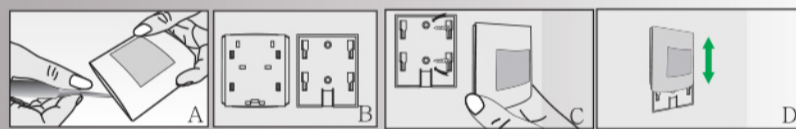

DOOR BELL

PRESTIGE™

● **LET THE MUSIC KNOCK YOUR DOOR**

SELF-POWERED DOOR BELL

Features

-  36 Selectable Polyphonic Melodies
-  80Meters Range(Unobstructed)
-  LED Strobe as Visual Signal

4 CHORD
36 RINGTONES

Button installation Method:

Technical Parameter:

1. Working voltage: AC 240V/50Hz
2. Power consumption: AC < 2W
3. Music: Ding Dong (metal striking sound)

Energy saving

Elegant design

Easy to install
Easy to install