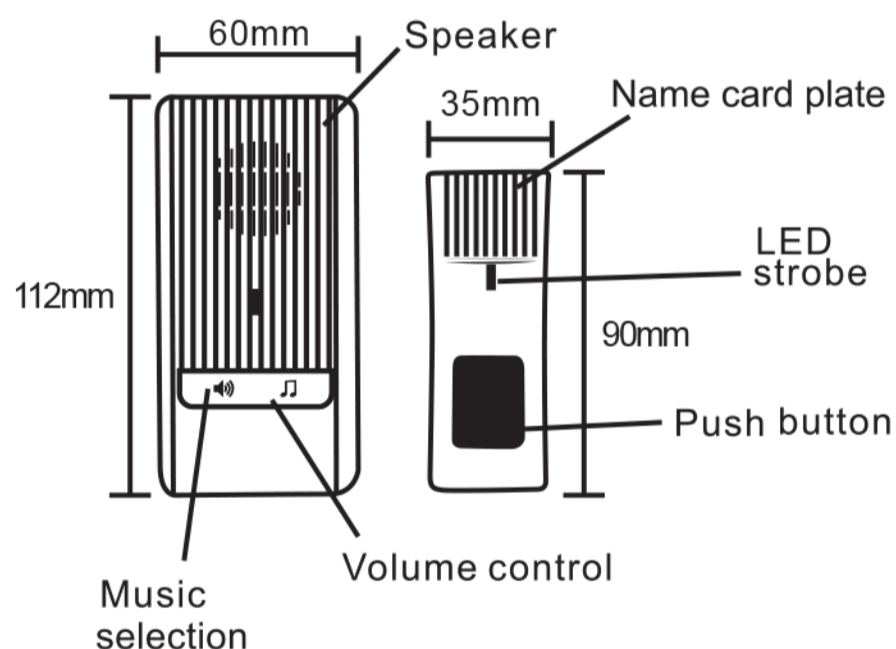

DOOR BELL

PRESTIGE™

LET THE MUSIC KNOCK YOUR DOOR

WIRELESS DOOR BELL

Features

-  36 Selectable Polyphonic Melodies
-  80Meters Range(Unobstructed)
-  LED Strobe as Visual Signal
-  Bell Push Requires 1×A23 Battery

Technical Parameter:

- Working voltage: AC 240V/50Hz
- Power consumption: AC < 2W
- Music: Ding Dong (metal striking sound)

4 CHORD
36 RINGTONES

Energy saving

Elegant design

Easy to install
Easy to install