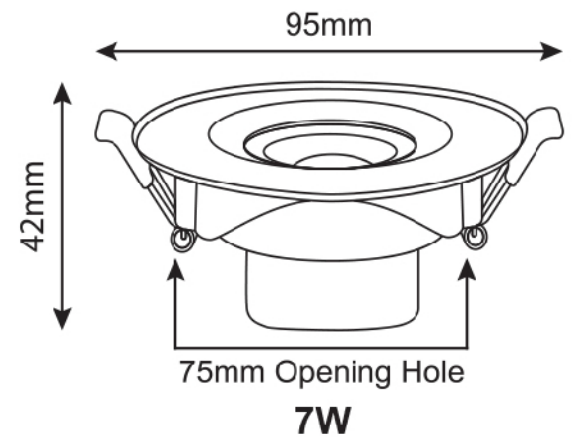

#### PRODUCT FEATURES

- Wide beam angle 38°
- Small body, big energy
- 85% energy saving

**PF  
0.5**

**VOLTAGE 170-260V | CRI 80 | LIFETIME 15,000 HRS**