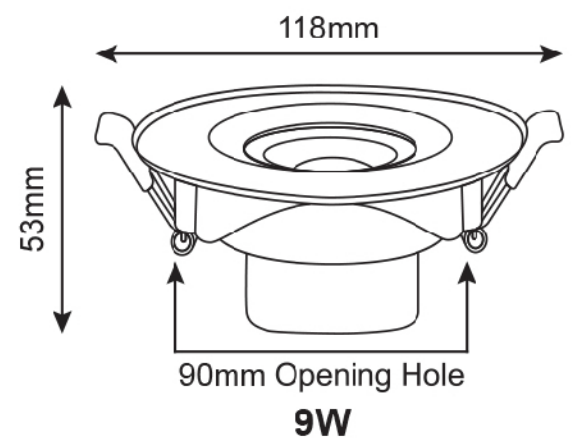

#### PRODUCT FEATURES

- Wide beam angle 38°
- Small body, big energy
- 85% energy saving

**PF  
0.5**

**VOLTAGE 170-260V | CRI 80 | LIFETIME 15,000 HRS**