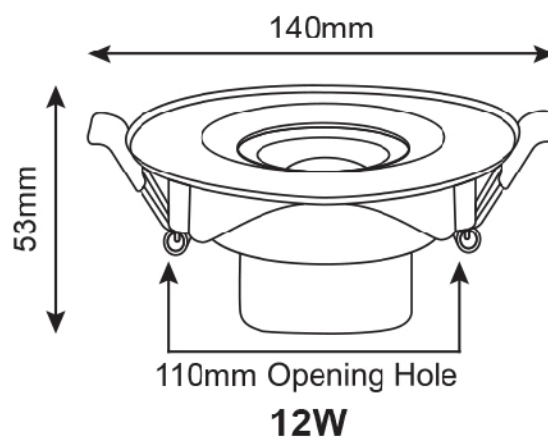

#### PRODUCT FEATURES

- Wide beam angle 38°
- Small body, big energy
- 85% energy saving

**PF  
0.5**

**VOLTAGE 170-260V | CRI 80 | LIFETIME 15,000 HRS**