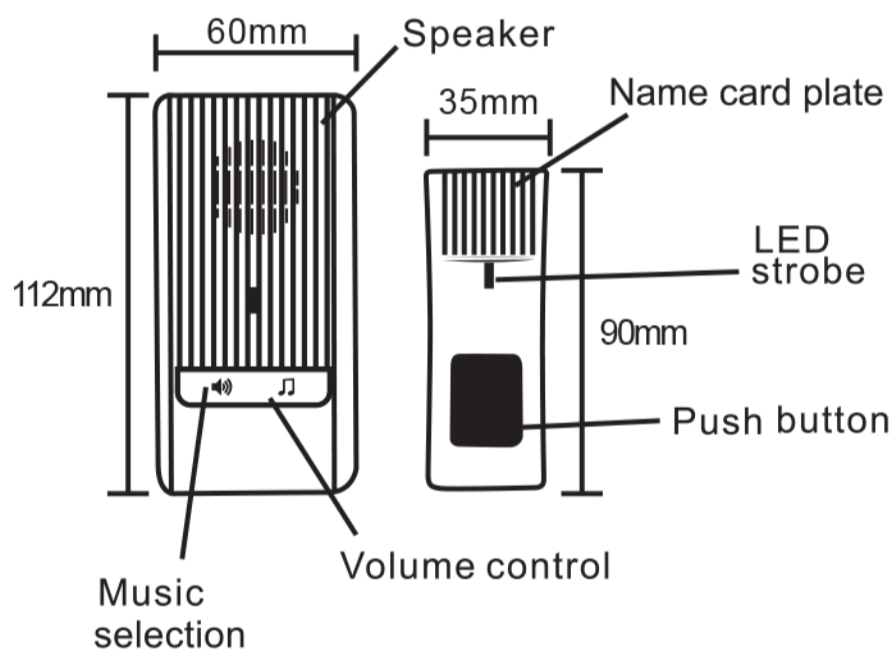

DOOR BELL

PRESTIGE™

LET THE MUSIC KNOCK YOUR DOOR

WIRELESS DOOR BELL

Features

-  32 Selectable Polyphonic Melodies
-  150 Meters Range(Unobstructed)
-  LED Strobe as Visual Signal
-  Bell Push Requires 1×A23 Battery

Technical Parameter:

- Working voltage: AC 240V/50Hz
- Power consumption: AC < 2W
- Music: Ding Dong (metal striking sound)

4 CHORD 32 RINGTONES

-  WIRELESS
-  32 MELODIES
-  150 RANGE
-  LED STROBE
-  VOLUME CONTROL
-  240 VAC
-  IP44