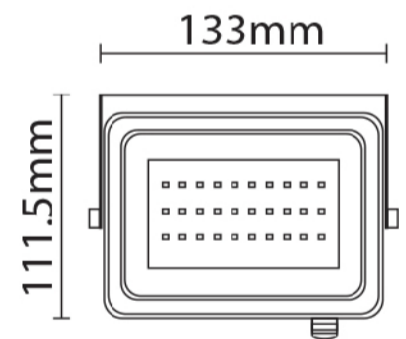

10W

DESCRIPTION	CCT (K)
PLS-710FL	3000K
PLS-710FL	4000K
PLS-710FL	6500K

VOLTAGE 220-240V | CRI 80 | LIFETIME 15,000 HRS