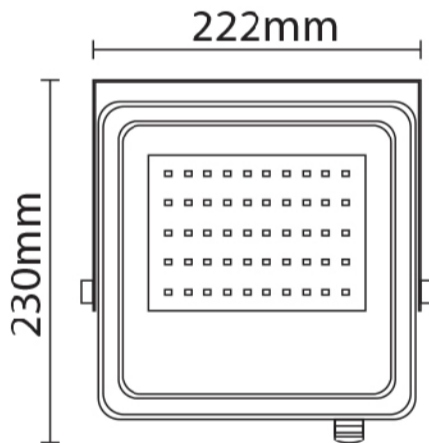

## IP65 LED FLOODLIGHT

- PRODUCT FEATURES
- Wide beam angle 240°
  - Small body, big energy
  - 85% energy saving

**50W** = 250W LUMEN 5,000 PF 0.9

**30W** = 150W LUMEN 3,000 PF 0.5

**10W** = 60W LUMEN 1,000 PF 0.5