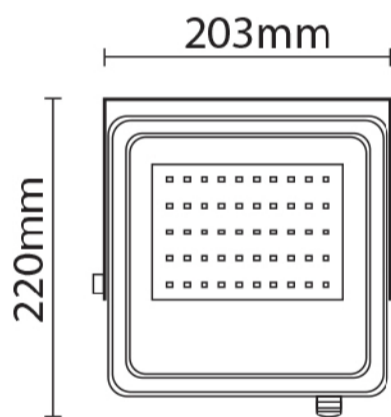

30W

DESCRIPTION	CCT (K)
PLS-730FL	3000K
PLS-730FL	4000K
PLS-730FL	6500K