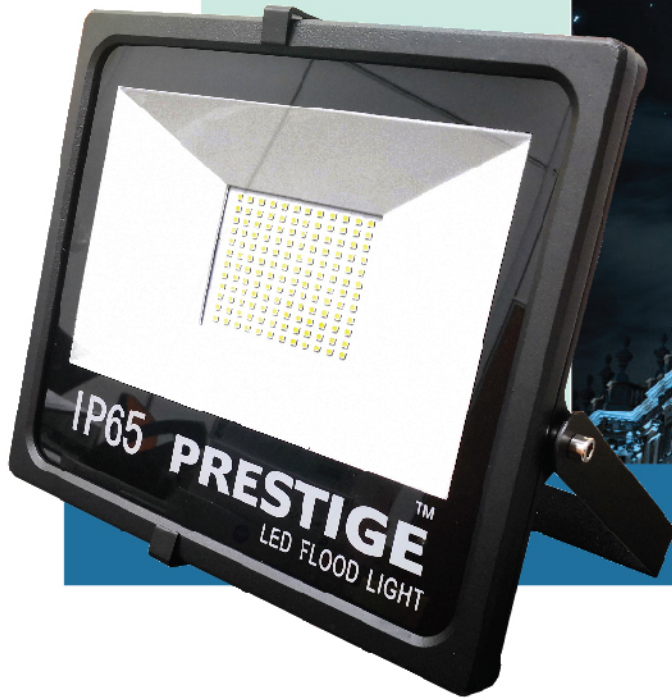

PRESTIGE™

PLS-7 SERIES

LED ENERGY SAVING LUMINAIRES

IP65 LED FLOODLIGHT

- PRODUCT FEATURES
- Wide beam angle 240°
 - Small body, big energy
 - 85% energy saving

200W = 1000W **LUMEN 20,000** **PF 0.9**

150W = 600W **LUMEN 15,000** **PF 0.9**

100W = 400W **LUMEN 10,000** **PF 0.9**

200W

DESCRIPTION	CCT (K)
PLS-7200FL	3000K
PLS-7200FL	4000K
PLS-7200FL	6500K

150W

DESCRIPTION	CCT (K)
PLS-7150FL	3000K
PLS-7150FL	4000K
PLS-7150FL	6500K

100W

DESCRIPTION	CCT (K)
PLS-7100FL	3000K
PLS-7100FL	4000K
PLS-7100FL	6500K