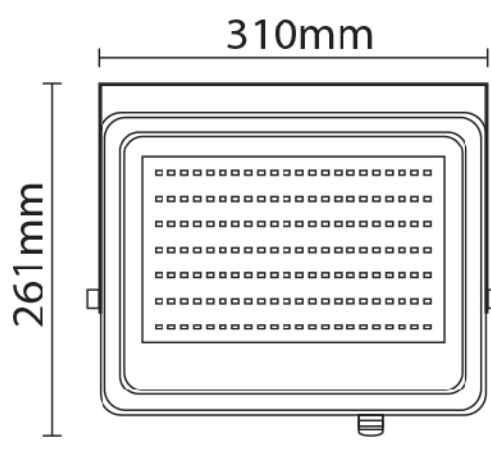

PRESTIGE™

PLS-7 SERIES

LED ENERGY SAVING LUMINAIRES

IP65 LED FLOODLIGHT

- PRODUCT FEATURES
- Wide beam angle 240°
 - Small body, big energy
 - 85% energy saving

200W = 1000W **LUMEN 20,000** **PF 0.9**

150W = 600W **LUMEN 15,000** **PF 0.9**

100W = 400W **LUMEN 10,000** **PF 0.9**

200W

DESCRIPTION	CCT (K)
PLS-7200FL	3000K
PLS-7200FL	4000K
PLS-7200FL	6500K

150W

DESCRIPTION	CCT (K)
PLS-7150FL	3000K
PLS-7150FL	4000K
PLS-7150FL	6500K

100W

DESCRIPTION	CCT (K)
PLS-7100FL	3000K
PLS-7100FL	4000K
PLS-7100FL	6500K