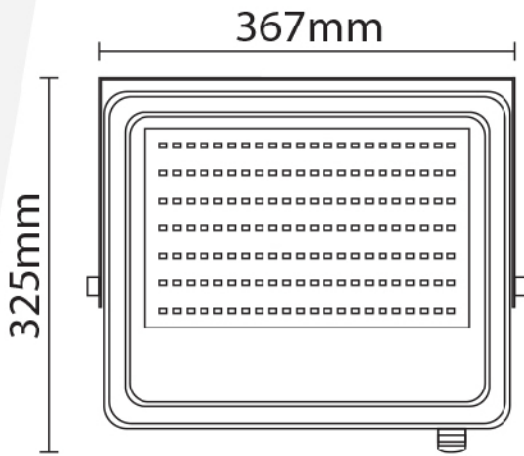

PRESTIGE™

PLS-7 SERIES

LED ENERGY SAVING LUMINAIRES

IP65 LED FLOODLIGHT

- PRODUCT FEATURES
- Wide beam angle 240°
 - Small body, big energy
 - 85% energy saving

200W = 1000W **LUMEN 20,000** **PF 0.9**

150W = 600W **LUMEN 15,000** **PF 0.9**

100W = 400W **LUMEN 10,000** **PF 0.9**

200W

DESCRIPTION	CCT (K)
PLS-7200FL	3000K
PLS-7200FL	4000K
PLS-7200FL	6500K

150W

DESCRIPTION	CCT (K)
PLS-7150FL	3000K
PLS-7150FL	4000K
PLS-7150FL	6500K

100W

DESCRIPTION	CCT (K)
PLS-7100FL	3000K
PLS-7100FL	4000K
PLS-7100FL	6500K