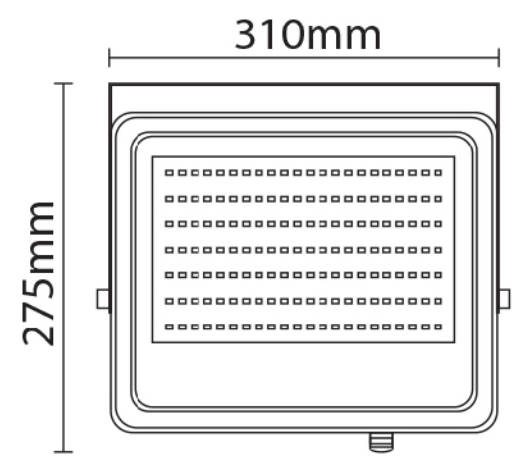

PRESTIGE™

PLS-7 SERIES

LED ENERGY SAVING LUMINAIRES

IP65 LED FLOODLIGHT

- PRODUCT FEATURES
- Wide beam angle 240°
 - Small body, big energy
 - 85% energy saving

200W = 1000W **LUMEN 20,000** **PF 0.9**

150W = 600W **LUMEN 15,000** **PF 0.9**

100W = 400W **LUMEN 10,000** **PF 0.9**

200W

DESCRIPTION	CCT (K)
PLS-7200FL	3000K
PLS-7200FL	4000K
PLS-7200FL	6500K

150W

DESCRIPTION	CCT (K)
PLS-7150FL	3000K
PLS-7150FL	4000K
PLS-7150FL	6500K

100W

DESCRIPTION	CCT (K)
PLS-7100FL	3000K
PLS-7100FL	4000K
PLS-7100FL	6500K