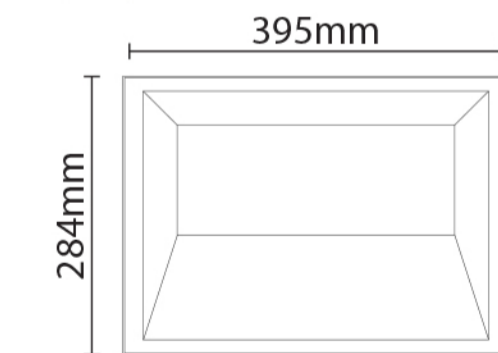

PLS ESSENTIAL

PRESTIGE™

LED ENERGY SAVING LUMINAIRES

IP66 LED FLOODLIGHT

PRODUCT FEATURES

- Wide beam angle 200°
- Small body, big energy
- 85% energy saving

**20W** = 100W **LUMEN 2,000** **PF 0.9**

20W

**50W** = 250W **LUMEN 5,000** **PF 0.9**

50W

**100W** = 400W **LUMEN 10,000** **PF 0.9**

100W

**150W** = 750W **LUMEN 15,000** **PF 0.9**

150W

**200W** = 1000W **LUMEN 20,000** **PF 0.9**

200W