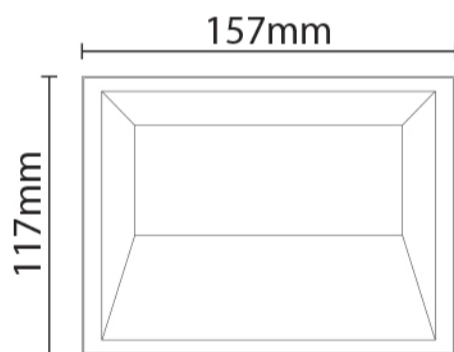

PLS ESSENTIAL

PRESTIGE™

LED ENERGY SAVING LUMINAIRES

IP66 LED FLOODLIGHT

PRODUCT FEATURES

- Wide beam angle 200°
- Small body, big energy
- 85% energy saving

**20W** = 100W **LUMEN 2,000** **PF 0.9**

20W