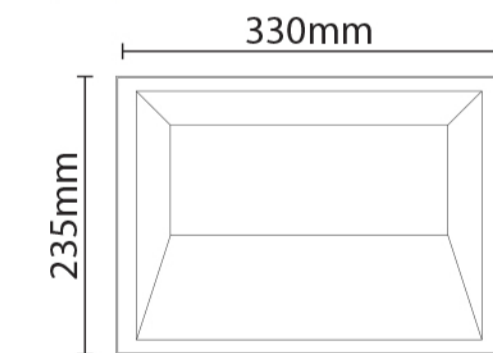

PLS ESSENTIAL

PRESTIGE™

LED ENERGY SAVING LUMINAIRES

IP66 LED FLOODLIGHT

PRODUCT FEATURES

- Wide beam angle 200°
- Small body, big energy
- 85% energy saving

**20W** = 100W **LUMEN 2,000** **PF 0.9**

20W

**50W** = 250W **LUMEN 5,000** **PF 0.9**

50W

**100W** = 400W **LUMEN 10,000** **PF 0.9**

100W

**150W** = 750W **LUMEN 15,000** **PF 0.9**

150W

**200W** = 1000W **LUMEN 20,000** **PF 0.9**

200W