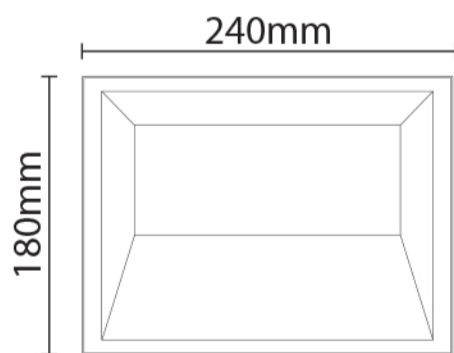

100W

150W = 750W **LUMEN 15,000** **PF 0.9**