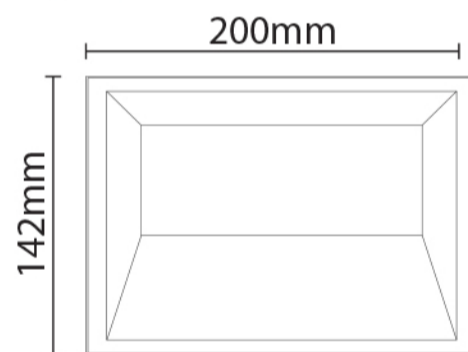

50W

100W = 400W **LUMEN 10,000** **PF 0.9**