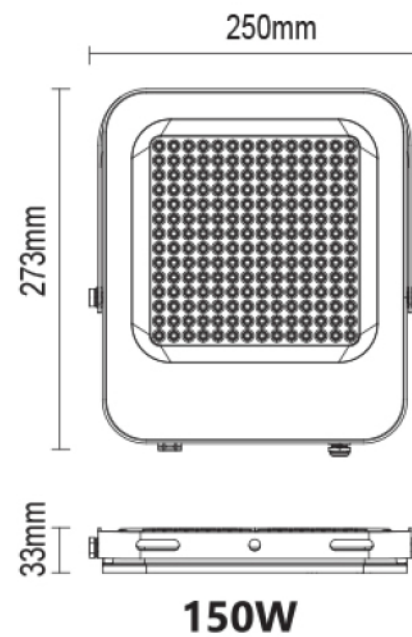

PLS-8 SERIES

PRESTIGE™

LED ENERGY SAVING LUMINAIRES

IP65 LED FLOODLIGHT

- PRODUCT FEATURES
- Wide beam angle 240°
 - Small body, big energy
 - 85% energy saving

200W = 1000W **LUMEN** 18,000 **PF** 0.9

150W = 600W **LUMEN** 13,500 **PF** 0.9

DESCRIPTION	CCT (K)
PLS-8200FL	3000K
PLS-8200FL	4000K
PLS-8200FL	6500K

DESCRIPTION	CCT (K)
PLS-8150FL	3000K
PLS-8150FL	4000K
PLS-8150FL	6500K

VOLTAGE 220-240V | CRI 80 | LIFETIME 50,000 HRS