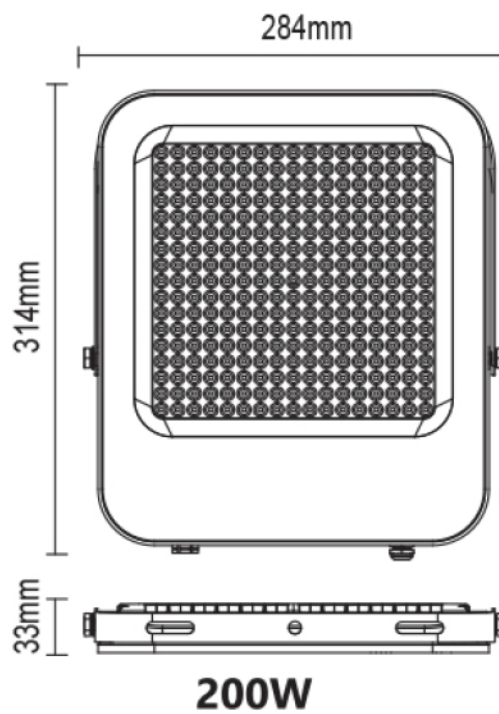

PLS-8 SERIES

PRESTIGE™

LED ENERGY SAVING LUMINAIRES

IP65 LED FLOODLIGHT

- PRODUCT FEATURES
- Wide beam angle 240°
 - Small body, big energy
 - 85% energy saving

200W = 1000W **LUMEN** 18,000 **PF** 0.9

150W = 600W **LUMEN** 13,500 **PF** 0.9

DESCRIPTION	CCT (K)
PLS-8200FL	3000K
PLS-8200FL	4000K
PLS-8200FL	6500K

DESCRIPTION	CCT (K)
PLS-8150FL	3000K
PLS-8150FL	4000K
PLS-8150FL	6500K

VOLTAGE 220-240V | CRI 80 | LIFETIME 50,000 HRS