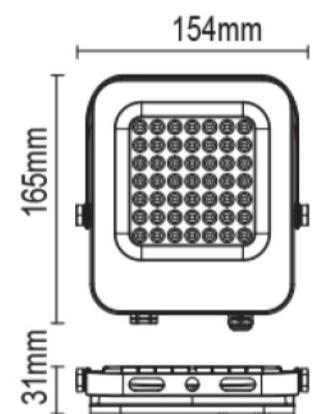

PRESTIGE™

PLS-8 SERIES

LED ENERGY SAVING LUMINAIRES

IP65 LED FLOODLIGHT

- PRODUCT FEATURES
- Wide beam angle 240°
 - Small body, big energy
 - 85% energy saving

100W = 400W LUMEN 9,000 PF 0.9

50W = 250W LUMEN 4,500 PF 0.5

30W = 150W LUMEN 2,700 PF 0.5

100W

DESCRIPTION	CCT (K)
PLS-8100FL	3000K
PLS-8100FL	4000K
PLS-8100FL	6500K

50W

DESCRIPTION	CCT (K)
PLS-850FL	3000K
PLS-850FL	4000K
PLS-850FL	6500K

30W

DESCRIPTION	CCT (K)
PLS-830FL	3000K
PLS-830FL	4000K
PLS-830FL	6500K