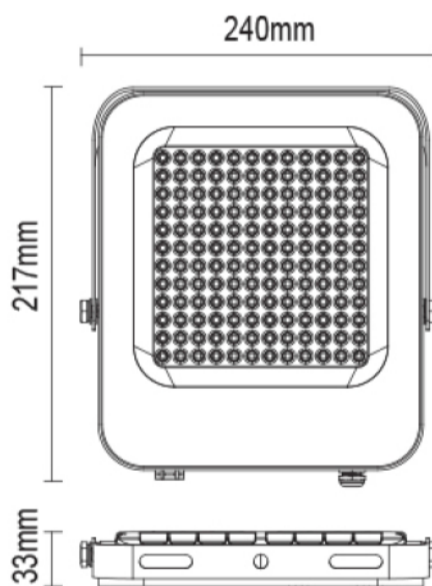

PRESTIGE™

PLS-8 SERIES

LED ENERGY SAVING LUMINAIRES

IP65 LED FLOODLIGHT

- PRODUCT FEATURES
- Wide beam angle 240°
 - Small body, big energy
 - 85% energy saving

100W = 400W LUMEN 9,000 PF 0.9

50W = 250W LUMEN 4,500 PF 0.5

30W = 150W LUMEN 2,700 PF 0.5

100W

DESCRIPTION	CCT (K)
PLS-8100FL	3000K
PLS-8100FL	4000K
PLS-8100FL	6500K

50W

DESCRIPTION	CCT (K)
PLS-850FL	3000K
PLS-850FL	4000K
PLS-850FL	6500K

30W

DESCRIPTION	CCT (K)
PLS-830FL	3000K
PLS-830FL	4000K
PLS-830FL	6500K