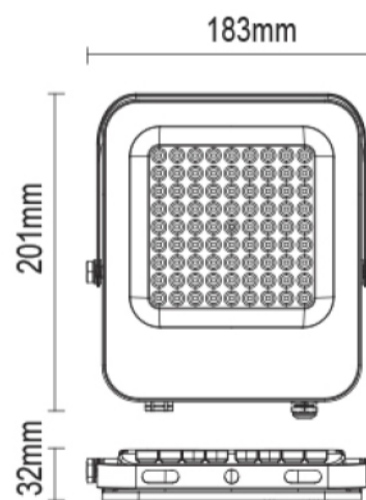

PRESTIGE™

PLS-8 SERIES

LED ENERGY SAVING LUMINAIRES

IP65 LED FLOODLIGHT

- PRODUCT FEATURES
- Wide beam angle 240°
 - Small body, big energy
 - 85% energy saving

100W = 400W LUMEN 9,000 PF 0.9

50W = 250W LUMEN 4,500 PF 0.5

30W = 150W LUMEN 2,700 PF 0.5

100W

DESCRIPTION	CCT (K)
PLS-8100FL	3000K
PLS-8100FL	4000K
PLS-8100FL	6500K

50W

DESCRIPTION	CCT (K)
PLS-850FL	3000K
PLS-850FL	4000K
PLS-850FL	6500K

30W

DESCRIPTION	CCT (K)
PLS-830FL	3000K
PLS-830FL	4000K
PLS-830FL	6500K