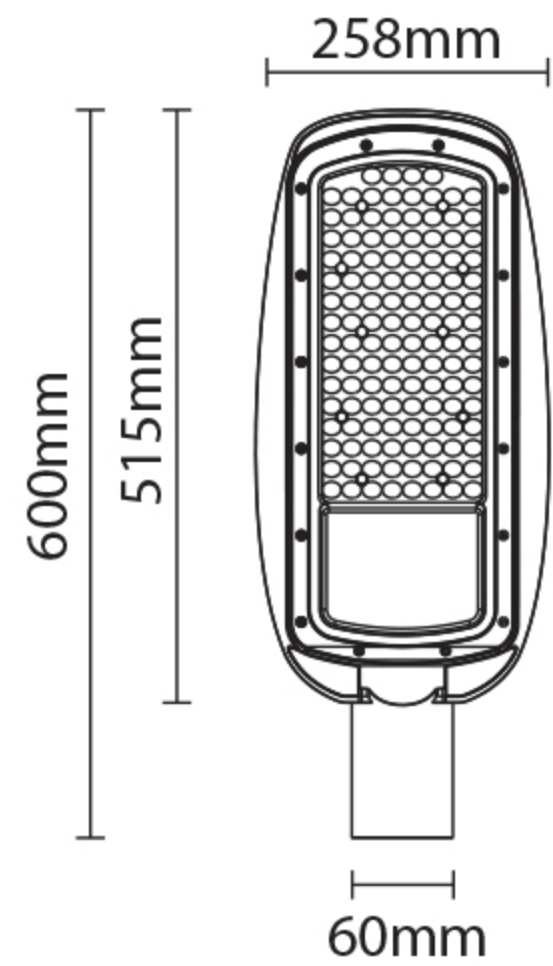

# PRESTIGE™

PLS-SL

LED ENERGY SAVING LUMINAIRES

IP65 LED STREETLIGHT

- PRODUCT FEATURES
- Wide beam angle 180°
  - Small body, big energy
  - 85% energy saving

**50W** = 80W **LUMEN 6,000** **PF 0.9**

DESCRIPTION	CCT (K)
PLS-SL-50	3000K
PLS-SL-50	4000K
PLS-SL-50	6000K

**100W** = 150W **LUMEN 12,000** **PF 0.9**

DESCRIPTION	CCT (K)
PLS-SL-100	3000K
PLS-SL-100	4000K
PLS-SL-100	6000K

**150W** = 250W **LUMEN 18,000** **PF 0.9**

DESCRIPTION	CCT (K)
PLS-SL-150	3000K
PLS-SL-150	4000K
PLS-SL-150	6000K

VOLTAGE 180-265V | CRI 70 | LIFETIME 25,000 HRS