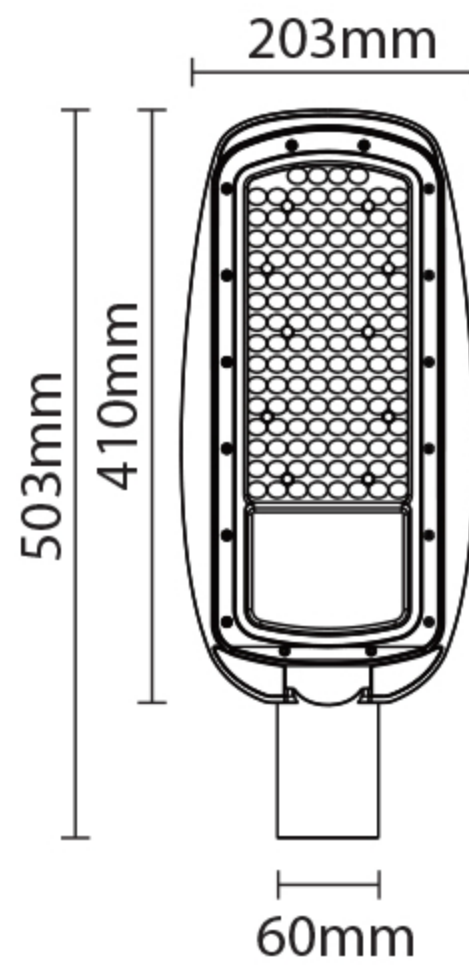

# PRESTIGE™

PLS-SL

LED ENERGY SAVING LUMINAIRES

IP65 LED STREETLIGHT

- PRODUCT FEATURES
- Wide beam angle 180°
  - Small body, big energy
  - 85% energy saving

**50W** = 80W **LUMEN 6,000** **PF 0.9**

DESCRIPTION	CCT (K)
PLS-SL-50	3000K
PLS-SL-50	4000K
PLS-SL-50	6000K

**100W** = 150W **LUMEN 12,000** **PF 0.9**

DESCRIPTION	CCT (K)
PLS-SL-100	3000K
PLS-SL-100	4000K
PLS-SL-100	6000K

**150W** = 250W **LUMEN 18,000** **PF 0.9**

DESCRIPTION	CCT (K)
PLS-SL-150	3000K
PLS-SL-150	4000K
PLS-SL-150	6000K

VOLTAGE 180-265V | CRI 70 | LIFETIME 25,000 HRS