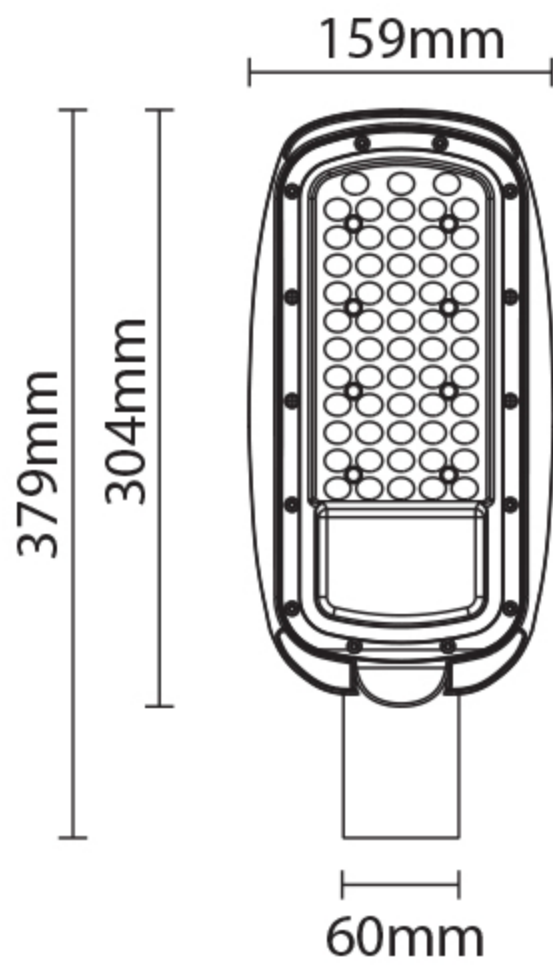

# PRESTIGE™

PLS-SL

LED ENERGY SAVING LUMINAIRES

IP65 LED STREETLIGHT

- PRODUCT FEATURES
- Wide beam angle 180°
  - Small body, big energy
  - 85% energy saving

**50W** = 80W **LUMEN 6,000** **PF 0.9**

DESCRIPTION	CCT (K)
PLS-SL-50	3000K
PLS-SL-50	4000K
PLS-SL-50	6000K

**100W** = 150W **LUMEN 12,000** **PF 0.9**

DESCRIPTION	CCT (K)
PLS-SL-100	3000K
PLS-SL-100	4000K
PLS-SL-100	6000K

**150W** = 250W **LUMEN 18,000** **PF 0.9**

DESCRIPTION	CCT (K)
PLS-SL-150	3000K
PLS-SL-150	4000K
PLS-SL-150	6000K

VOLTAGE 180-265V | CRI 70 | LIFETIME 25,000 HRS