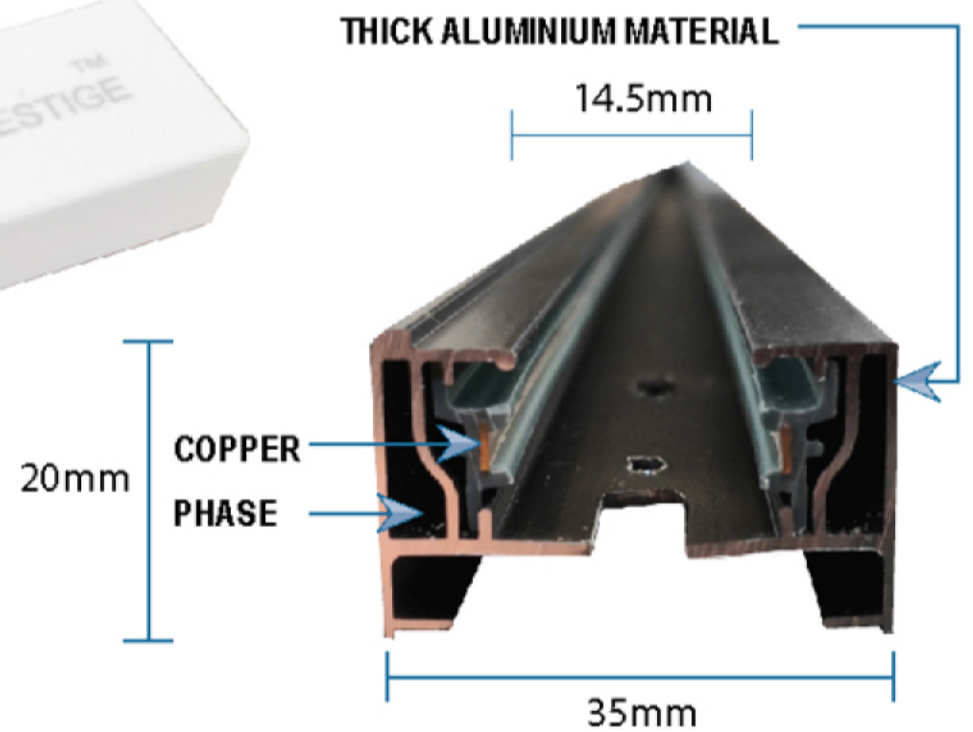

TRACKLIGHT RAIL

PRESTIGE™

LED ENERGY SAVING LUMINAIRES

LED TRACKLIGHT RAIL

LED TRACKLIGHT RAIL

DESCRPTION	LENGTH
PT LFT-14 G9	1 meter
PT LFT-24 G9	2 meter
PT LFT-14 G9	3 meter

PRODUCT FEATURES

- Lightweight Aluminium
- Pure Core Copper
- Strong Aluminium Profile