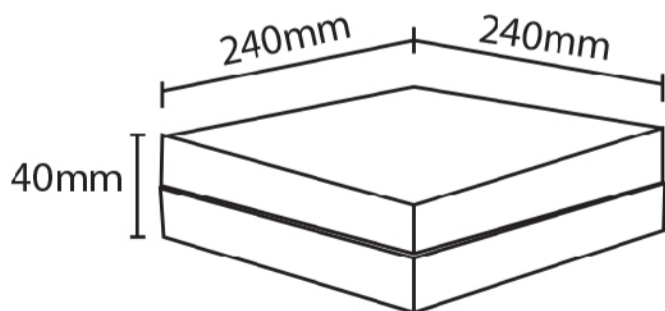

CEILING SERIES

PRESTIGE™

LED ENERGY SAVING LUMINAIRES

LED CEILING LIGHT

PRODUCT FEATURES

- Wide beam angle 200°
- Small body, big energy
- 85% energy saving

24W = 120W **LUMEN 2,400** **PF 0.5**

DESCRIPTION	CCT (K)
PLS-24-CL-SQ	3000K
PLS-24-CL-SQ	4000K
PLS-24-CL-SQ	6500K

36W = 180W **LUMEN 3,600** **PF 0.5**

DESCRIPTION	CCT (K)
PLS-36-CL-SQ	3000K
PLS-36-CL-SQ	4000K
PLS-36-CL-SQ	6500K

INSTALLATION

VOLTAGE 185-265V 50-60HZ | CRI 80 | LIFETIME 15,000 HRS