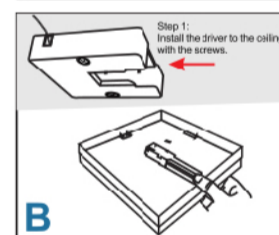

INSTALLATION

VOLTAGE 185-265V 50-60HZ | CRI 80 | LIFETIME 15,000 HRS