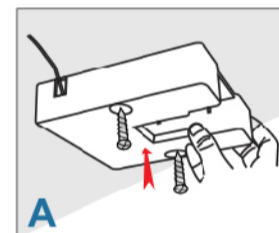

INSTALLATION

VOLTAGE 185-265V 50-60HZ | CRI 80 | LIFETIME 15,000 HRS