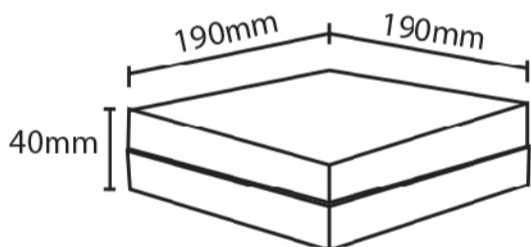

CEILING SERIES

PRESTIGE™

LED ENERGY SAVING LUMINAIRES

LED CEILING LIGHT

PRODUCT FEATURES

- Wide beam angle 200°
- Small body, big energy
- 85% energy saving

24W = 120W **LUMEN 2,400** **PF 0.5**

DESCRIPTION	CCT (K)
PLS-24-CL-SQ	3000K
PLS-24-CL-SQ	4000K
PLS-24-CL-SQ	6500K

36W = 180W **LUMEN 3,600** **PF 0.5**

DESCRIPTION	CCT (K)
PLS-36-CL-SQ	3000K
PLS-36-CL-SQ	4000K
PLS-36-CL-SQ	6500K

INSTALLATION

VOLTAGE 185-265V 50-60HZ | CRI 80 | LIFETIME 15,000 HRS