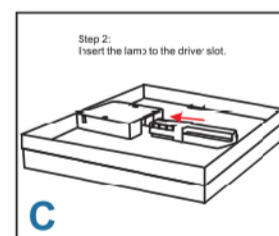

INSTALLATION

VOLTAGE 185-265V 50-60HZ | CRI 80 | LIFETIME 15,000 HRS