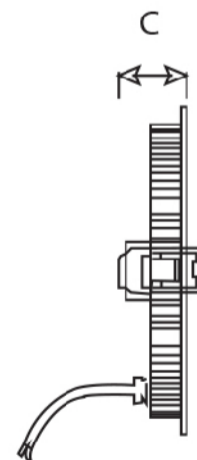

Plus⁺ PRESTIGE™

SLIM LED DOWNLIGHT

Wide Beam Angle : 120°
Small Body, Big Energy
85% Energy Saving
High Lumen Output

DESCRIPTION	CCT (K)
PPLUSQ/12/125	3000K
PPLUSQ/12/125	4000K
PPLUSQ/12/125	6500K

CUTTING HOLE SIZE (A)
125mm x 125mm
FITTING DIMENSION (B)
145mm x 145mm
FITTING DEPTH (C)
30mm

DESCRIPTION	CCT (K)
PPLUSQ/18/150	3000K
PPLUSQ/18/150	4000K
PPLUSQ/18/150	6500K

CUTTING HOLE SIZE (A)
150mm x 150mm
FITTING DIMENSION (B)
170mm x 170mm
FITTING DEPTH (C)
30mm

DESCRIPTION	CCT (K)
PPLUSQ/24/200	3000K
PPLUSQ/24/200	4000K
PPLUSQ/24/200	6500K

CUTTING HOLE SIZE (A)
205mm x 205mm
FITTING DIMENSION (B)
220mm x 220mm
FITTING DEPTH (C)
30mm

VOLTAGE 170-260V 50-60HZ | CRI 80 | LIFETIME 25,000 HRS