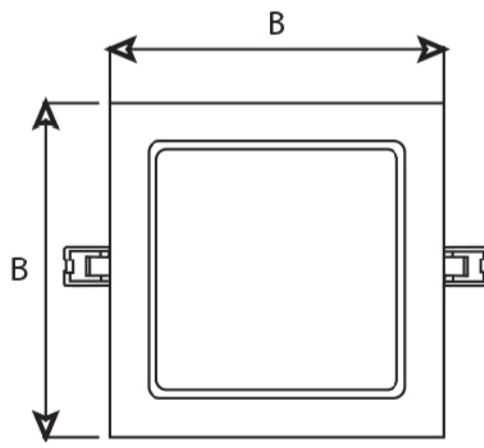

Plus⁺ PRESTIGE™

SLIM LED DOWNLIGHT

Wide Beam Angle : 120°
Small Body, Big Energy
85% Energy Saving
High Lumen Output

DESCRIPTION	CCT (K)
PPLUSQ/12/125	3000K
PPLUSQ/12/125	4000K
PPLUSQ/12/125	6500K

CUTTING HOLE SIZE (A)
125mm x 125mm
FITTING DIMENSION (B)
145mm x 145mm
FITTING DEPTH (C)
30mm

DESCRIPTION	CCT (K)
PPLUSQ/18/150	3000K
PPLUSQ/18/150	4000K
PPLUSQ/18/150	6500K

CUTTING HOLE SIZE (A)
150mm x 150mm
FITTING DIMENSION (B)
170mm x 170mm
FITTING DEPTH (C)
30mm

DESCRIPTION	CCT (K)
PPLUSQ/24/200	3000K
PPLUSQ/24/200	4000K
PPLUSQ/24/200	6500K

CUTTING HOLE SIZE (A)
205mm x 205mm
FITTING DIMENSION (B)
220mm x 220mm
FITTING DEPTH (C)
30mm

VOLTAGE 170-260V 50-60HZ | CRI 80 | LIFETIME 25,000 HRS