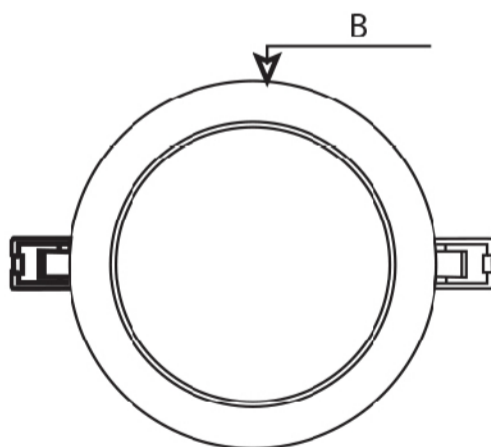

Plus⁺ PRESTIGE™

SLIM LED DOWNLIGHT

Wide Beam Angle : 120°
Small Body, Big Energy
85% Energy Saving
High Lumen Output

DESCRIPTION	CCT (K)
PPLUSRD/12/125	3000K
PPLUSRD/12/125	4000K
PPLUSRD/12/125	6500K

CUTTING HOLE SIZE (A)
Ø125mm
FITTING DIAMETER (B)
Ø145mm
FITTING DEPTH (C)
25mm

DESCRIPTION	CCT (K)
PPLUSRD/18/150	3000K
PPLUSRD/18/150	4000K
PPLUSRD/18/150	6500K

CUTTING HOLE SIZE (A)
Ø150mm
FITTING DIAMETER (B)
Ø170mm
FITTING DEPTH (C)
25mm

DESCRIPTION	CCT (K)
PPLUSRD/24/200	3000K
PPLUSRD/24/200	4000K
PPLUSRD/24/200	6500K

CUTTING HOLE SIZE (A)
Ø200mm
FITTING DIAMETER (B)
Ø220mm
FITTING DEPTH (C)
25mm

VOLTAGE 170-260V 50-60HZ | CRI 80 | LIFETIME 25,000 HRS