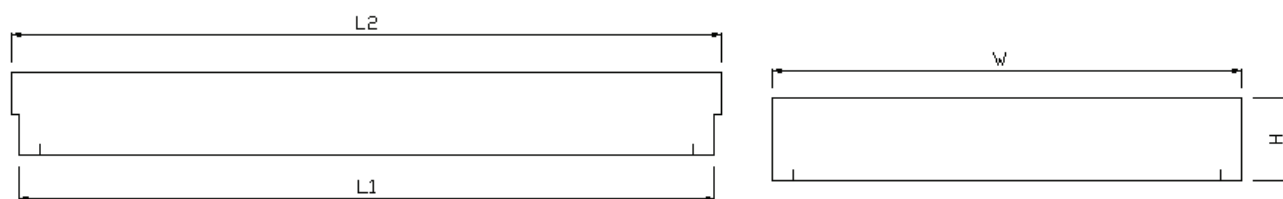

PROFILE

Technical Data

Housing	Heavy gauge sheet steel body with fully welded end-cap
Optical	Anodized aluminum reflector
Surface Finishing	White epoxy powder coated & oven baked
Lamp Holder	Polycarbonate housing with Copper plate contact
Wire	Heat resistance 105°C, SIRIM approved material
Connector	UL, VDE safety approved material