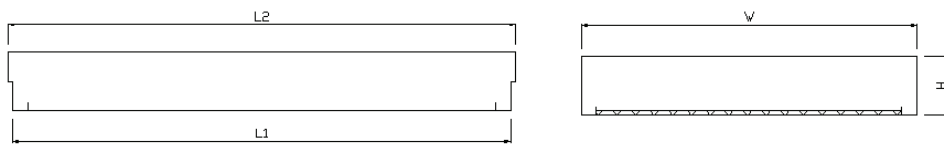

PROFILE

Technical Data

Housing	Heavy gauge sheet steel body with fully welded end-cap
Optical	Prismatic diffuser (other options available)
Surface Finishing	White epoxy powder coated & oven baked
Lamp Holder	Polycarbonate housing with Copper plate contact
Wire	Heat resistance 105°C, SIRIM approved material
Connector	UL, VDE safety approved material