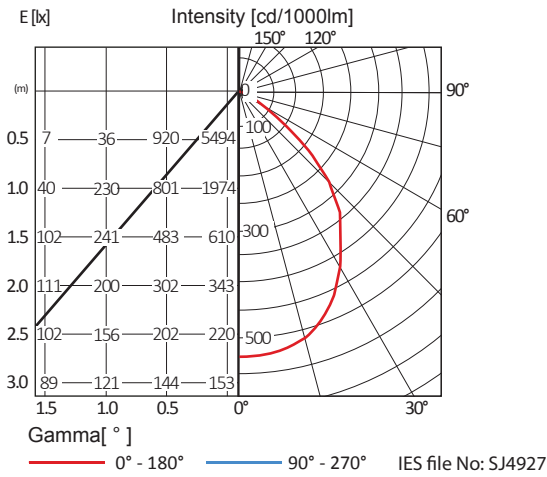

Photometric

TM5 Utilization Factors

Utilization factors			Room index								
Room reflection											
C	W	F	0.75	1	1.25	1.5	2	2.5	3	4	5
0.7	0.5	0.2	70	80	86	90	96	100	102	105	107
	0.3		64	74	81	85	91	96	99	102	105
	0.1		60	70	76	81	88	92	95	100	103
0.5	0.5	0.2	69	78	84	88	93	96	99	102	103
	0.3		63	73	79	83	89	93	96	99	101
	0.1		59	69	75	80	86	90	93	97	100
0.3	0.5	0.2	68	76	82	85	90	93	95	98	100
	0.3		63	72	78	82	87	91	93	96	98
	0.1		59	68	74	79	84	88	91	94	97
0.0	0.0	0.0	57	66	72	76	81	85	87	90	92
			SHR NOM=1.25			SHR MAX=1.43			SHR MAX		
						TR=1.58					

Dimension

Order Information

Model No.	Dimension (Ø x H) (mm)	Driver Model	Light Source Model	CRI & CCT	Nominal Power (W)	Nominal System Lumen Output (lm)	Nominal System Efficacy (lm/W)	
SL 177.4	160x155	CertaDrive	Cree CXA	830/835/ 840/865	11	850	77	
		CertaDrive / Xitanium			15	1250	83	
SL 177.6	188x155	CertaDrive / Xitanium			21	2000	95	
		Xitanium			30	3000	100	
SL 177.6	188x205	Xitanium			40	4000	100	
		Xitanium			50	5000	100	
SL 177.8	235x200	Xitanium			40	4000	100	
		Xitanium			50	5000	100	
		Xitanium			60	6000	100	
	235x255	Xitanium						

Note : Subject to +/- 1.5mm

*Other various types are available upon request.