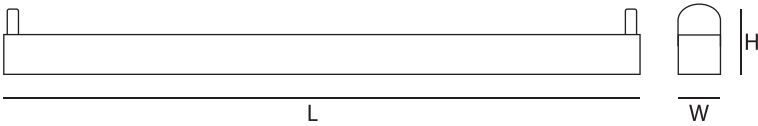

Order Reference

Model	Number Of Module	Brand Of Component
SFS	A (1 modules)	4 - Philips
	B (2 modules)	5 - Tridonic
	C (3 modules)	7 - Osram
	D (4 modules)	
	E (5 modules)	
	F (6 modules)