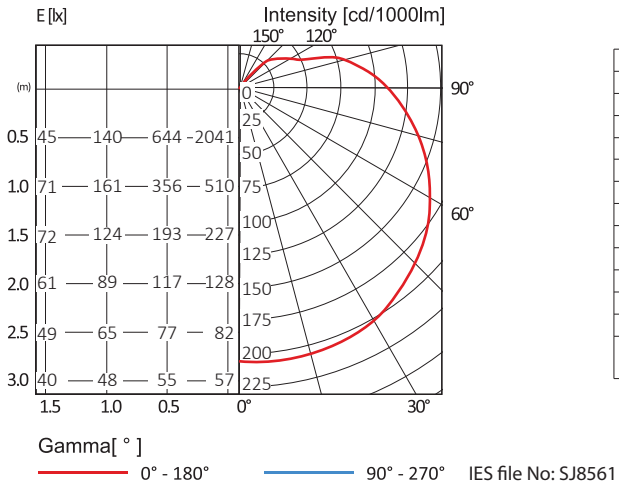

Application

Suitable for most application in commercials, industrial and domestic areas.

Optics

Diffuser Material	Acrylic
Diffuser Pattern	Frosted

Luminaire Product Description

Mounting	Surface/Wall/Pendant
Housing Material	Cold Rool Sheet
Power Supply	240V 50Hz
Operating Temperature	45°C
Power Factor	0.9
Total Harmonic Distortion	≤20%
Ingress Protection	IP20
Insulation Classification	Class I
Life Cycle	30,000hrs

Control

*Dimming Option	Fixed Output
-----------------	--------------

Photometric

TM5 Utilization Factors

Utilization factors			LOR=100.0%			DLOR=82.5%			ULOR=17.5%		
Room reflection			Room index								
C	W	F	0.75	1	1.25	1.5	2	2.5	3	4	5
0.7	0.5	0.2	N.A.	58	64	69	76	81	85	90	93
	0.3		N.A.	50	56	62	69	75	79	84	88
0.5	0.1		N.A.	44	50	55	63	69	73	80	84
	0.5	0.2	N.A.	54	60	64	70	75	78	82	85
0.3	0.3		N.A.	47	53	58	65	69	73	78	82
	0.1		N.A.	42	48	52	60	65	69	74	78
0.0	0.5	0.2	N.A.	50	55	59	65	69	72	76	78
	0.3		N.A.	44	50	54	60	65	68	72	75
0.0	0.1		N.A.	40	45	50	56	61	64	69	73
	0.0	0.0	N.A.	35	40	44	50	54	57	61	64
			SHR NOM=1.75			SHR MAX=1.77			SHR MAX		
			TR=2.22								

Model No.	Dimension (LxWxH) (mm)	Driver Model	Light Source Model	CRI & CCT	Nominal Power (W)	Nominal System Lumen Output (lm)	Nominal System Efficacy (lm/W)
SFS A4 (12W)	622x39x66	Philips CertaDrive	Philips CertaFlux	830/840/865	12	1250	104
SFS A4 (19W)	622x39x66				19	1900	100
SFS B4 (23W)	1178x39x66				23	2450	107
SFS B4 (34W)	1178x39x66				34	3500	103

Note : Subject to +/- 1.5mm

*Other various types are available upon request.