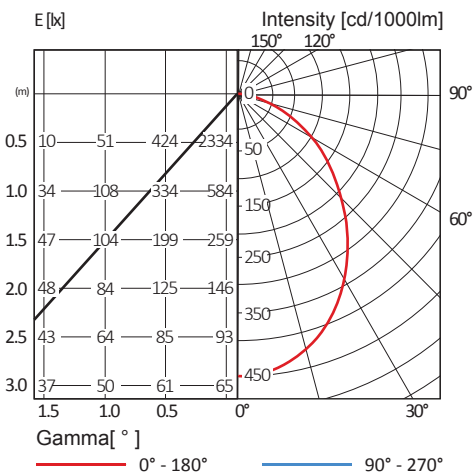

Luminaire Product Description

Mounting	Recessed
Housing Material	Polycarbonate
Power Supply	220-240V 50/60Hz
Operating Temperature	45°C
Power Factor	0.9
Total Harmonic Distortion	>20%
Ingress Protection	IP20
Insulation Classification	Class II
Accessories	Remote Control / Gateway
Life Cycle	25,000hrs

Application

Ideal for residential & commercial.

Optics

Diffuser Material	Acrylic
Diffuser Pattern	Frosted

Photometric

TM5 Utilization Factors

Utilization factors			Room index								
Room reflection											
C	W	F	0.75	1	1.25	1.5	2	2.5	3	4	5
0.7	0.5	0.2	62	72	79	84	90	95	98	102	105
	0.3		54	65	72	77	85	90	94	98	102
	0.1		49	59	67	72	80	86	90	95	99
0.5	0.5	0.2	60	70	76	81	87	91	94	98	101
	0.3		54	63	70	75	83	87	91	95	98
	0.1		49	59	66	71	78	84	87	93	96
0.3	0.5	0.2	59	68	74	78	84	88	91	95	97
	0.3		53	62	69	74	80	85	88	92	95
	0.1		48	58	65	70	77	82	85	90	93
0.0	0.0	0.0	46	56	62	67	74	78	81	86	88
			SHR NOM=1.25			SHR MAX=1.42			SHR MAX		
			TR=1.56								

Dimension

Order information

Connected A60

Model No.	Dimension (Ø xH) (mm)	CRI & CCT	Nominal Power (W)	Nominal System Lumen Output (lm)	Nominal System Efficacy (lm/W)	*Control
XDLSJZBAFA10W654	120X52	827-865	10	800	80	Local Control/Remote Control
XDLSJZBAFA15W656	170X58		16	1250	78	