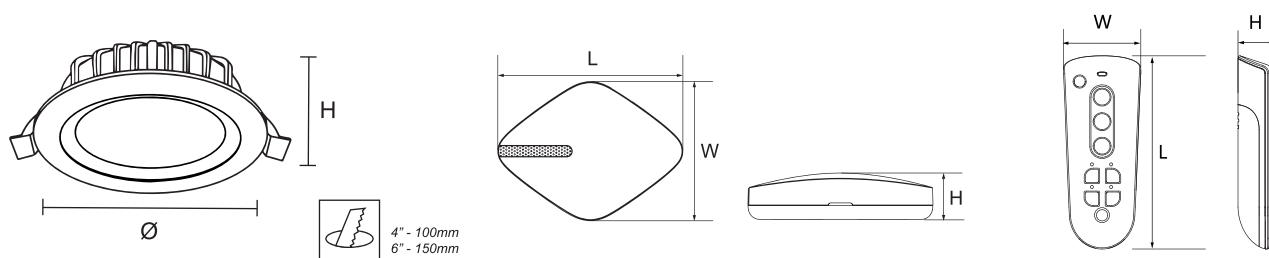

Application

Ideal for residential & commercial.

Optics

Diffuser Material	Acrylic
Diffuser Pattern	Frosted

Photometric

TM5 Utilization Factors

Utilization factors			Room index								
Room reflection											
C	W	F	0.75	1	1.25	1.5	2	2.5	3	4	5
0.7	0.5	0.2	62	72	79	84	90	95	98	102	105
	0.3		54	65	72	77	85	90	94	98	102
	0.1		49	59	67	72	80	86	90	95	99
0.5	0.5	0.2	60	70	76	81	87	91	94	98	101
	0.3		54	63	70	75	83	87	91	95	98
	0.1		49	59	66	71	78	84	87	93	96
0.3	0.5	0.2	59	68	74	78	84	88	91	95	97
	0.3		53	62	69	74	80	85	88	92	95
	0.1		48	58	65	70	77	82	85	90	93
0.0	0.0	0.0	46	56	62	67	74	78	81	86	88
			SHR NOM=1.25			SHR MAX=1.42			SHR MAX		
			TR=1.56								

Dimension

Order information

Connected A60

Model No.	Dimension (Ø xH) (mm)	CRI & CCT	Nominal Power (W)	Nominal System Lumen Output (lm)	Nominal System Efficacy (lm/W)	*Control
XDLSJZBAFA10W654	120X52	827-865	10	800	80	Local Control/Remote Control
XDLSJZBAFA15W656	170X58		16	1250	78	

Remote Control

Model No.	Dimension (LxWxH) (mm)	Operating Temperature (°C)	Operating Range	Power Source	Operating Humidity
RZSJZBDCCTRCORL	114.5x46x22	-20~40°C	30m	AAAx2	5%~95% RH, Non-Condensing

Zigbee Gateway