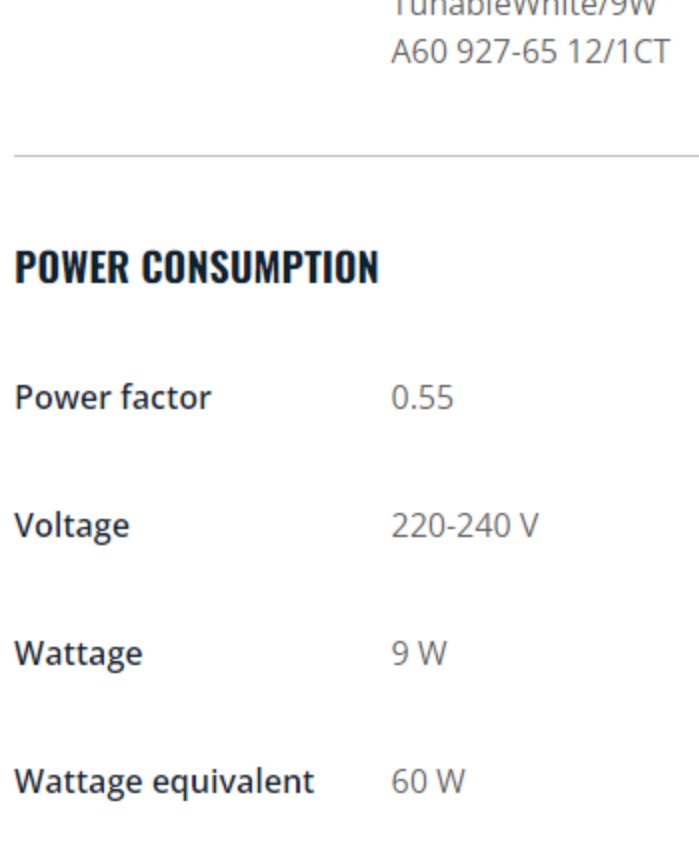

ENERGY MONITORING

The WiZ app keeps records of the energy consumption of your lights. View your weekly or daily report and plan your lighting wisely for an optimized energy consumption at home.