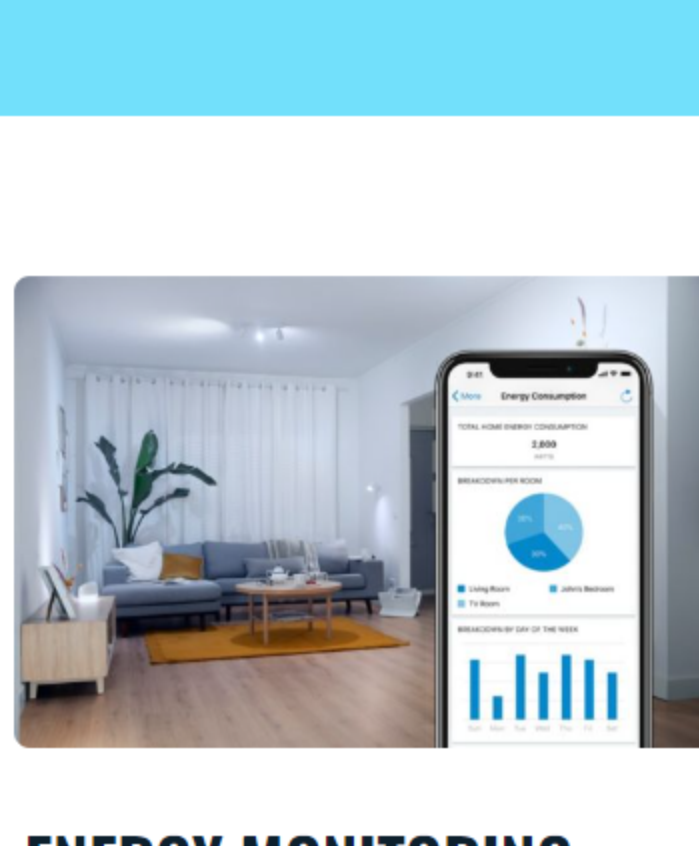

### EASY PLUG AND PLAY. WORKS WITH YOUR EXISTING WI-FI.

WiZ works with your existing Wi-Fi router, no additional gateway is needed. Simply plug in your new light, download the WiZ app and you're ready to go!