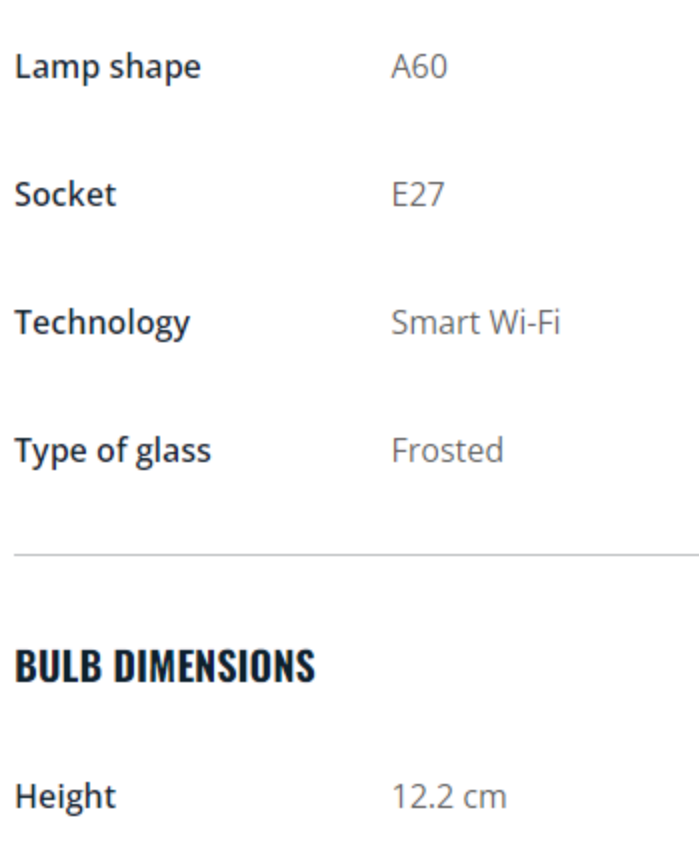

AUTOMATE YOUR LIGHT WITH SCHEDULES

Automate the lights to fit your daily or weekly routines. Schedule your light to turn on before you arrive home and keep it off when not needed.