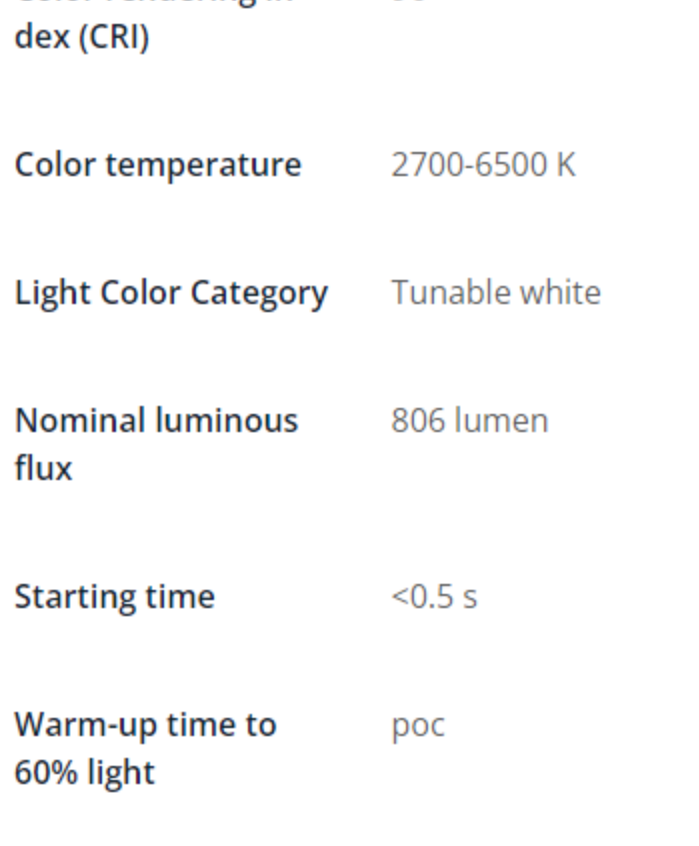

CUSTOMIZE SCENES WITH PRESET DYNAMIC LIGHT MODES.

Mix different color and white lights modes to create the perfect light ambience for your daily moment. Save it and call it out anytime with app, WiZnote or voice.