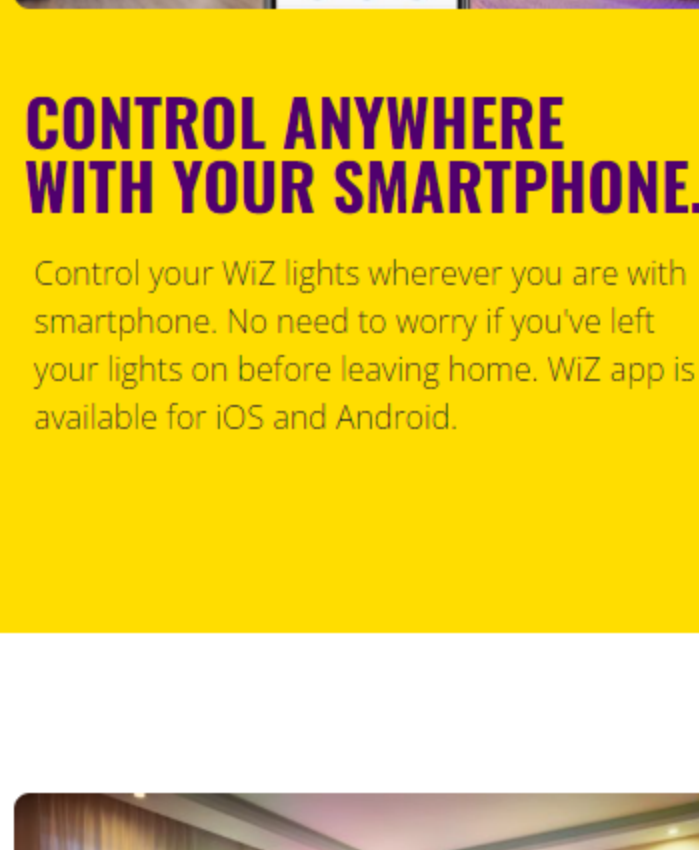

TUNABLE WARM TO COOL WHITE AND PRESET MODES

Choose from a wide range of energizing cool white to soft warm white, or simply select from the preset modes such as Focus and Relax to create the best ambience for your activities.