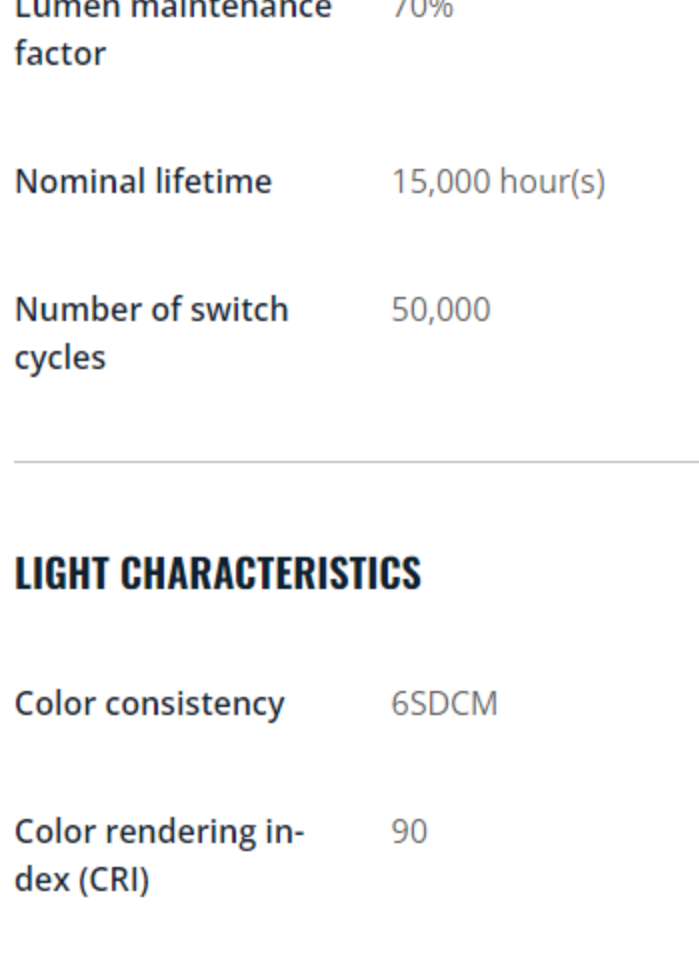

AUTOMATE YOUR LIGHT WITH SCHEDULES

Automate the lights to fit your daily or weekly routines. Schedule your light to turn on before you arrive home and keep it off when not needed.