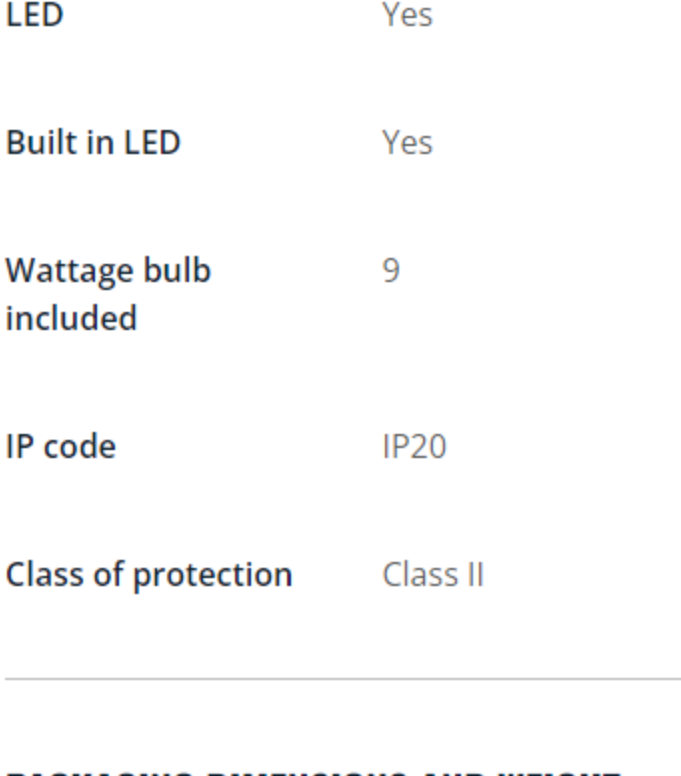

DIM YOUR SMART LIGHTS EVEN WITHOUT A DIMMER

Simply adjust lights to your desired brightness level using your smartphone, the WiZ remote control or just your voice. No need to install an expensive dimmer!