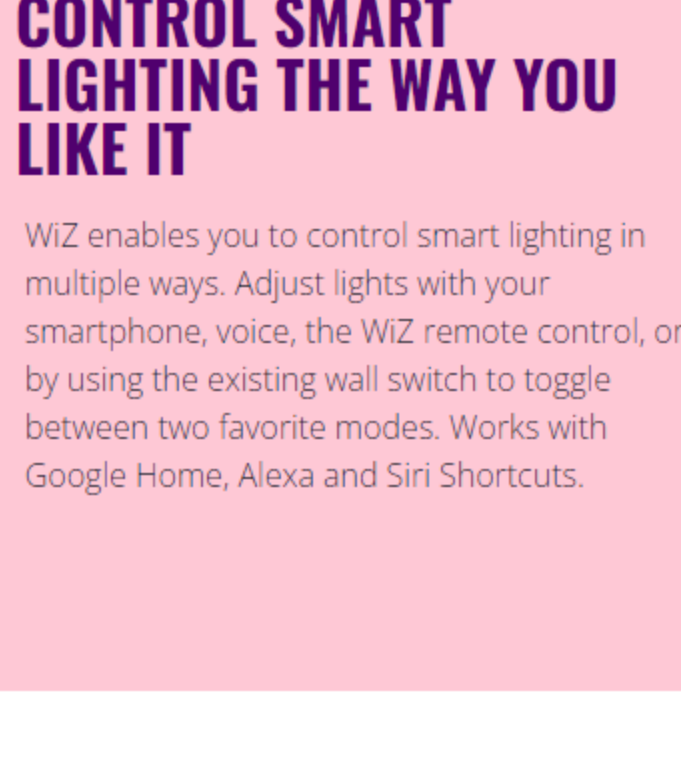

4 INCH RECESSED DOWNLIGHT 9W

Bring human-centric lighting into your life with this smart WiZ LED tunable white downlight. Fit into your ceiling and apply different shades of warm to cool white to help you focus or relax. You can set schedule to turn lights on and off according to your daily or weekly routines, control with your smartphone or your voice and have remote access to your lights even when you're away. WiZ lights connect to your existing Wi-Fi, no additional hardware is needed.

WHERE TO BUY

PRODUCT HIGHLIGHTS

- 1 Tunable white
- 1 Cut out Ø102-110MM
- 1 IP20/Round/White

[VIEW ALL PRODUCT SPECS >](#)

SMART LIGHTING FUNCTIONALITIES EASY TO SET UP

Enjoy the benefits of smart features instantly, just by connecting your WiZ light to your Wi-Fi network. Control lights easily when you're away from home by scheduling lights to go on and off automatically. No need to install additional hardware!

MONITOR YOUR ENERGY CONSUMPTION

Get an overview of the energy consumption of your lights with the WiZ app. Easily access a weekly or daily report to help you stay on top of your energy consumption at home.

CREATE YOUR PERFECT LIGHT SCENE

Make your own mix of different color and white lights modes to create the perfect light ambience for your daily moment. Simply save your new Scene and select it anytime with the WiZ app or voice.