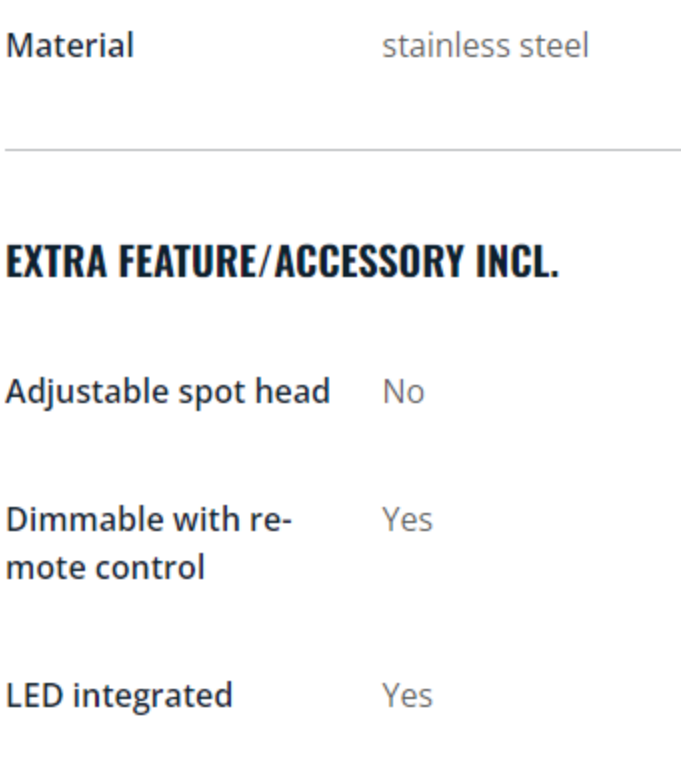

CREATE YOUR PERFECT LIGHT SCENE

Make your own mix of different color and white lights modes to create the perfect light ambience for your daily moment. Simply save your new Scene and select it anytime with the WiZ app or voice.