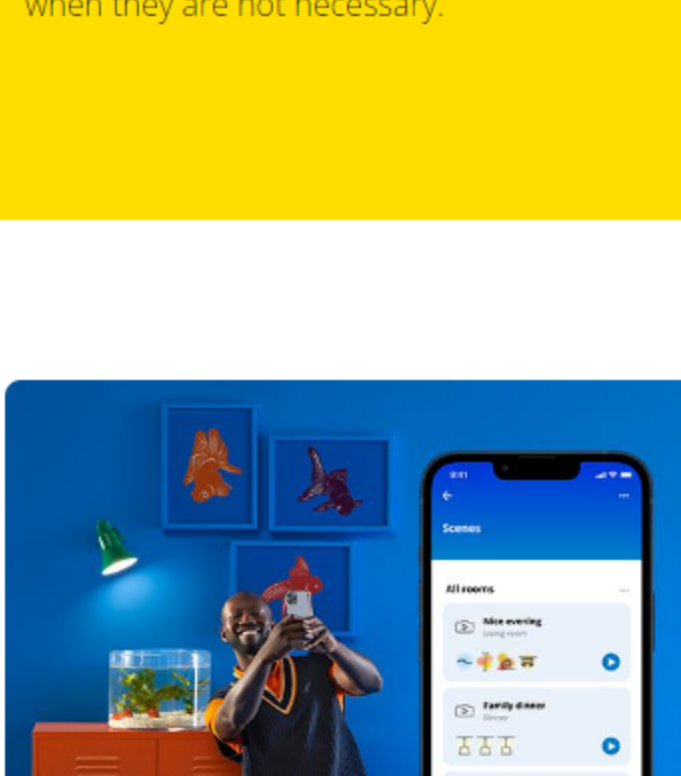

4 INCH RECESSED DOWNLIGHT 9W

Bring human-centric lighting into your life with this smart WiZ LED tunable white downlight. Fit into your ceiling and apply different shades of warm to cool white to help you focus or relax. You can set schedule to turn lights on and off according to your daily or weekly routines, control with your smartphone or your voice and have remote access to your lights even when you're away. WiZ lights connect to your existing Wi-Fi, no additional hardware is needed.

WHERE TO BUY

PRODUCT HIGHLIGHTS

- 1 Tunable white
- 1 Cut out Ø102-110MM
- 1 IP20/Round/White

[VIEW ALL PRODUCT SPECS >](#)

SMART LIGHTING FUNCTIONALITIES EASY TO SET UP

Enjoy the benefits of smart features instantly, just by connecting your WiZ light to your Wi-Fi network. Control lights easily when you're away from home by scheduling lights to go on and off automatically. No need to install additional hardware!

MONITOR YOUR ENERGY CONSUMPTION

Get an overview of the energy consumption of your lights with the WiZ app. Easily access a weekly or daily report to help you stay on top of your energy consumption at home.

CREATE YOUR PERFECT LIGHT SCENE

Make your own mix of different color and white lights modes to create the perfect light ambience for your daily moment. Simply save your new Scene and select it anytime with the WiZ app or voice.