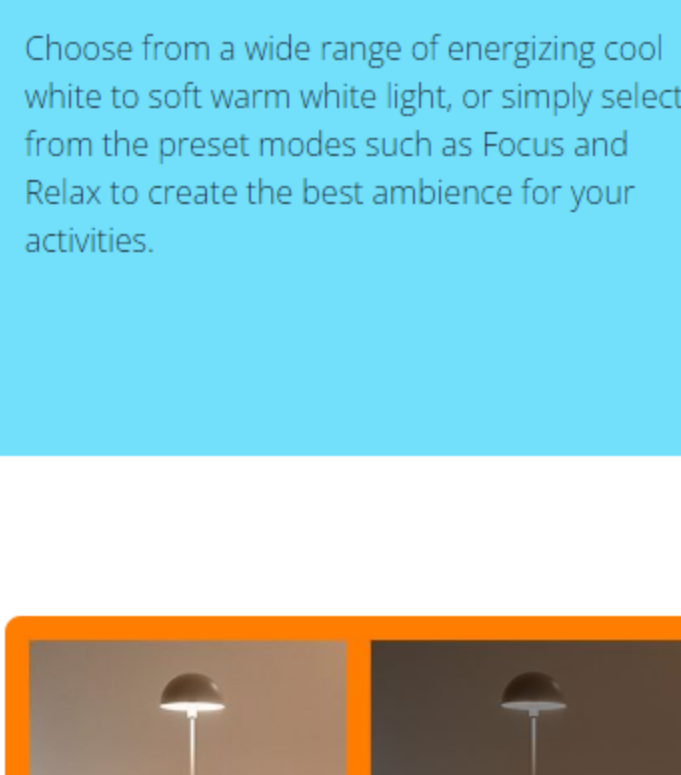

MONITOR YOUR ENERGY CONSUMPTION

Get an overview of the energy consumption of your lights with the WiZ app. Easily access a weekly or daily report to help you stay on top of your energy consumption at home.