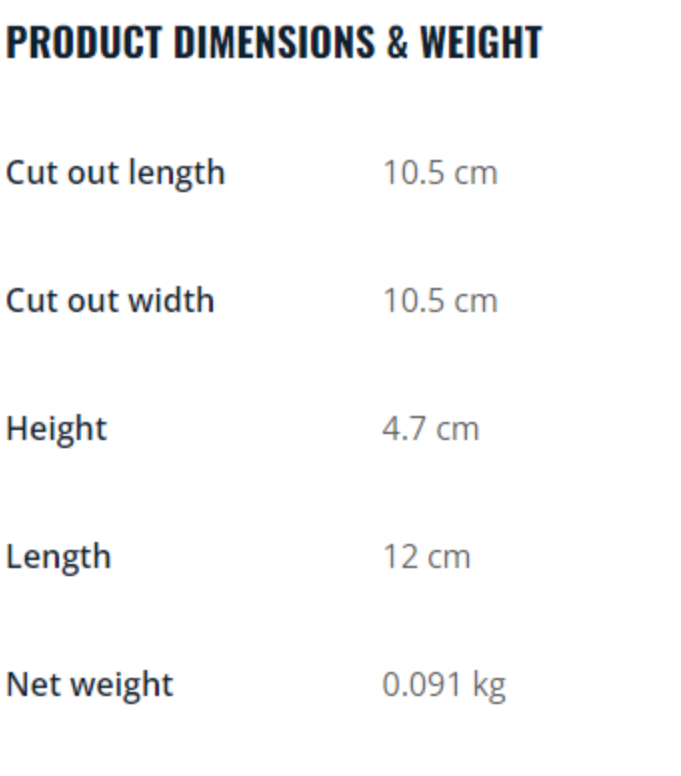

SET THE RIGHT AMBIENCE WITH TUNABLE WARM TO COOL WHITE LIGHT

Choose from a wide range of energizing cool white to soft warm white light, or simply select from the preset modes such as Focus and Relax to create the best ambience for your activities.