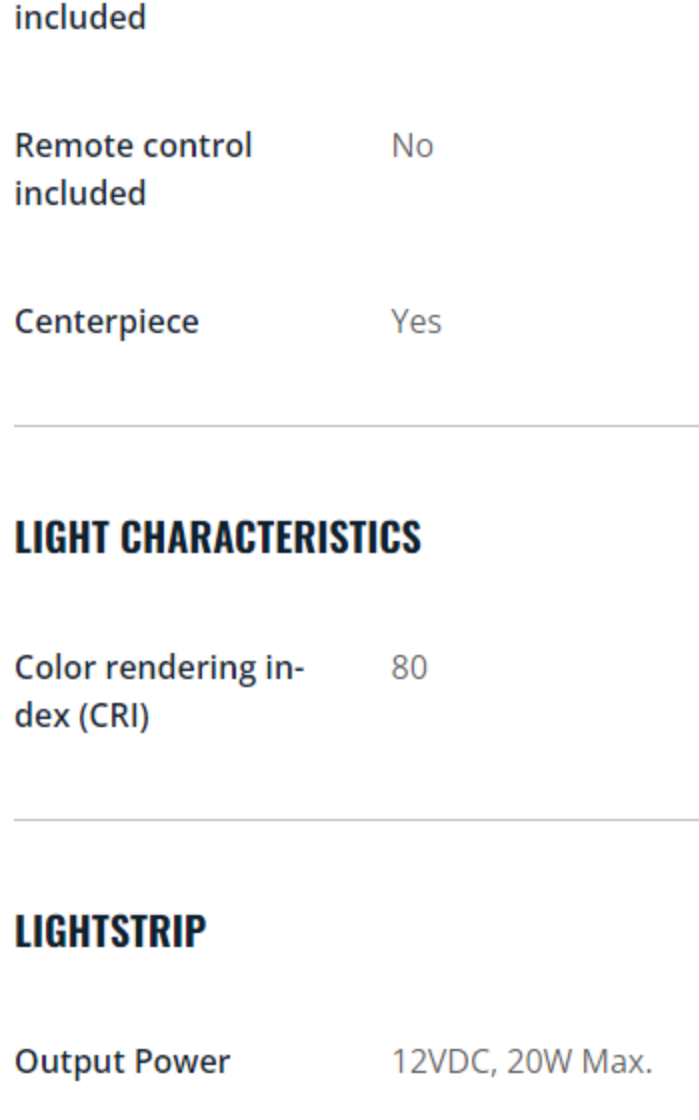

MILLIONS OF COLORS AND CHANGING LIGHT MODES TO MAKE YOUR DAY

Choose any light color you like or simply apply a dynamic light mode we designed for you. Fireplace or Ocean, for example, will help you create an amazing atmosphere and lift your mood.