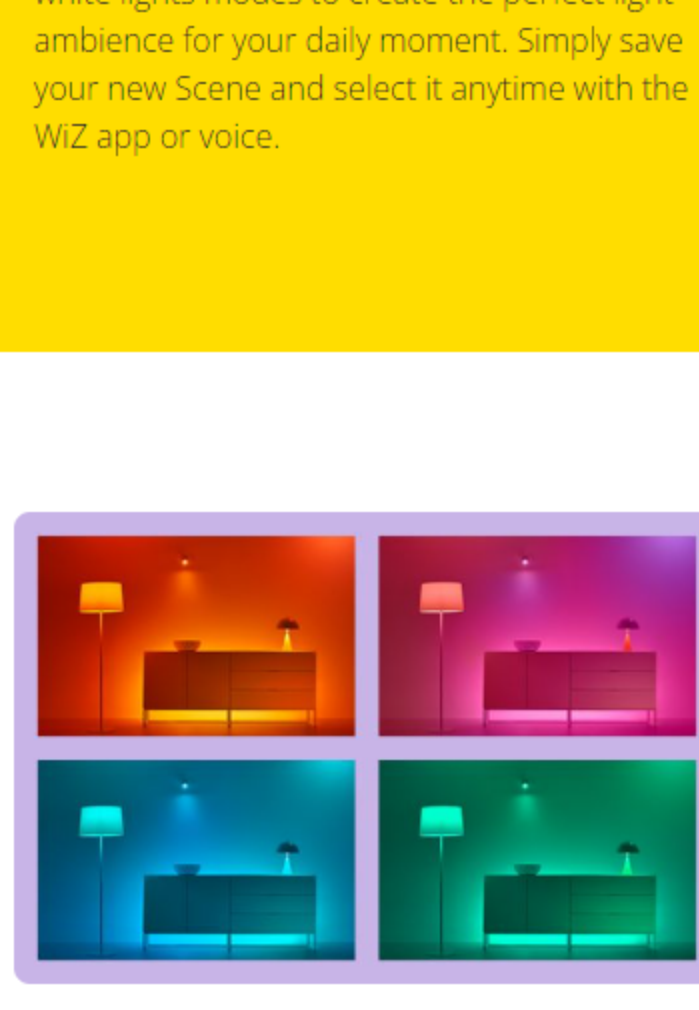

PRODUCT HIGHLIGHTS

- **1** Full color
- **1** Low Voltage
- **1** IP20/Pu-coating

[VIEW ALL PRODUCT SPECS >](#)

SMART LIGHTING FUNCTIONALITIES EASY TO SET UP

Enjoy the benefits of smart features instantly, just by connecting your WiZ light to your Wi-Fi network. Control lights easily when you're away from home by scheduling lights to go on and off automatically. No need to install additional hardware!