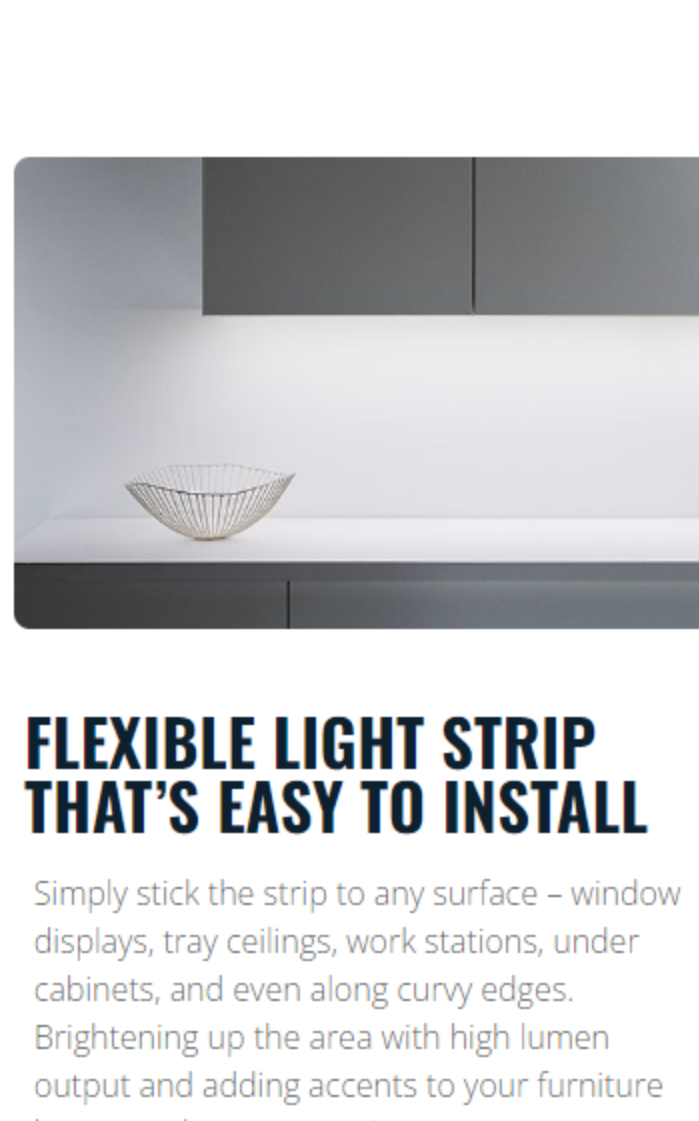

CREATE YOUR PERFECT LIGHT SCENE

Make your own mix of different color and white lights modes to create the perfect light ambience for your daily moment. Simply save your new Scene and select it anytime with the WiZ app or voice.