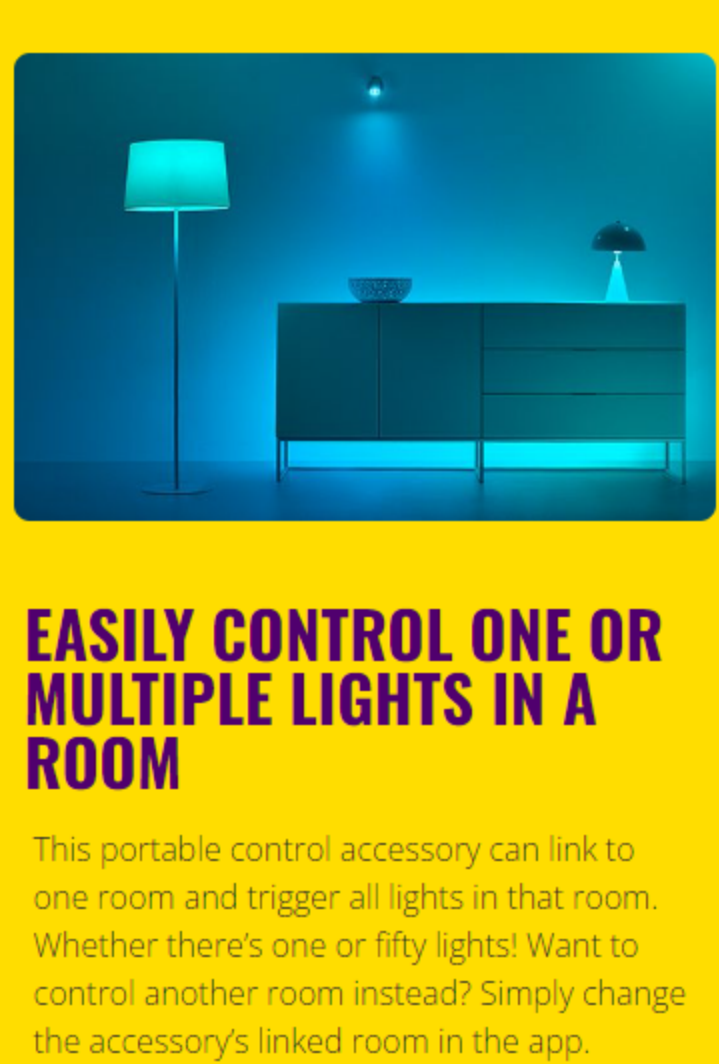

WIZMOTE

The WiZmote lets you have quick and easy control of your WiZ lights. Set the lights to turn on/off, adjust brightness, change to night light and choose from 4 favorite light modes just by pressing a button. Works with all WiZ Connected products and controls all lights in a room. Wide control range of up to 15 meters and works even when Wi-Fi is down.

WHERE TO BUY

PRODUCT HIGHLIGHTS

- 🔋 Battery operated
- 🛡️ IP20/Plastic/Black
- 🔗 Works with all WiZ Connected products

[VIEW ALL PRODUCT SPECS >](#)

WIRELESS CONTROL OF YOUR WIZ LIGHTS

Enjoy quick and easy control of your WiZ lights. Turn lights on/off and adjust brightness with just one press. Connects directly to your WiZ lights and works even when the Wi-Fi is down.

WIDE CONTROL RANGE OF 15M / 50FT

Control lights and devices within a range of 15 meters or 50 feet in a normal indoor environment with partitions and walls.

EASILY CONTROL ONE OR MULTIPLE LIGHTS IN A ROOM

This portable control accessory can link to one room and trigger all lights in that room. Whether there's one or fifty lights! Want to control another room instead? Simply change the accessory's linked room in the app.