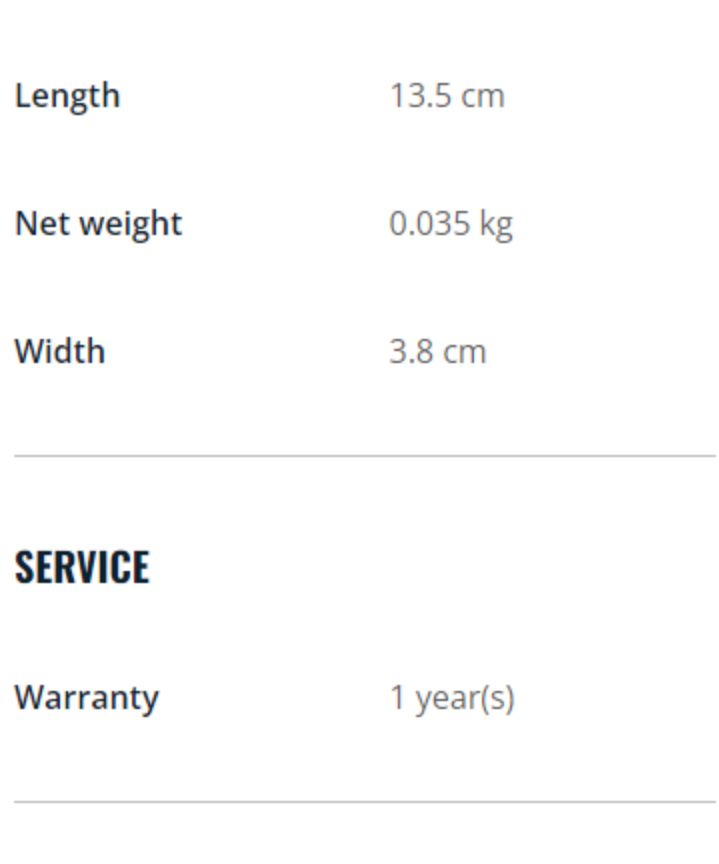

COMPATIBLE WITH ALL "CONNECTED BY WIZ" LIGHTS

This WIZ control accessory is designed to control all kinds of lights in the WiZ ecosystem. You can use it to control any lights from any brand as long as it's "Connected by WIZ."

SPECIFICATIONS

DESIGN AND FINISHING

Color	black
Material	plastic

EXTRA FEATURE/ACCESSORY INCL.

Batteries included	No
Control Distance	15 m

PRODUCT DIMENSIONS & WEIGHT

Height	1.5 cm
Length	13.5 cm
Net weight	0.035 kg
Width	3.8 cm

SERVICE

Warranty	1 year(s)

TECHNICAL SPECIFICATIONS

Battery type	LR03 (AAA)
IP code	IP20
Class of protection	Class III

PACKAGING DIMENSIONS AND WEIGHT

EAN/UPC - product	8718696466186
Net weight	0.052 kg
Gross weight	0.078 kg
Height	13.200 cm
Length	4.600 cm
Width	7.200 cm
Material number (12NC)	929002426817

OTHER

User manual	No manual available

#ConnectedLight

Select Country

MALAYSIA - ENGLISH >

Home | FAQ | Get help | Declaration of conformity | About WiZ | Contact us | Press room | Privacy notice | End of support policy | Website terms of use | Product terms of use | Cookie policy