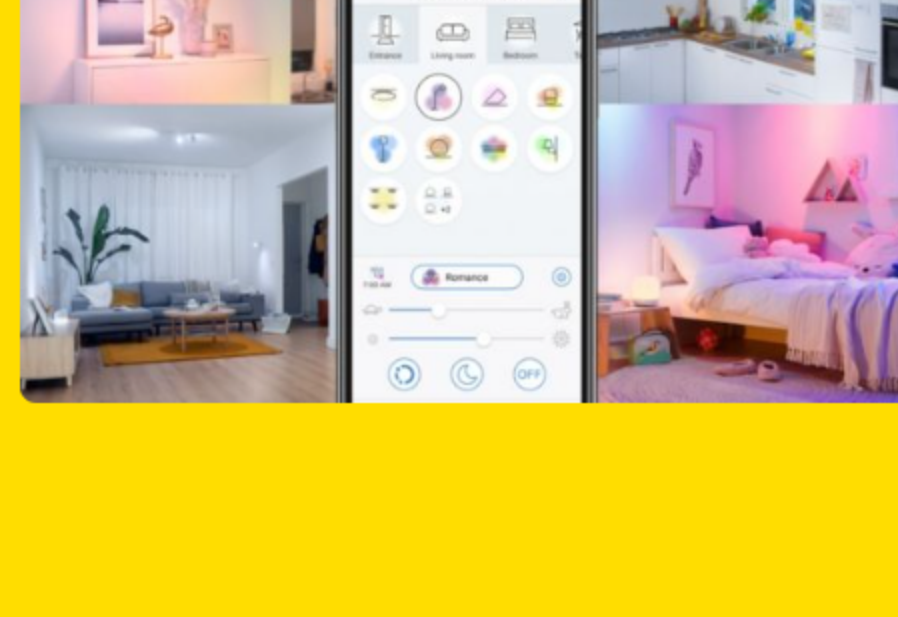

AUTOMATE YOUR LIGHT WITH SCHEDULES

Automate the lights to fit your daily or weekly routines. Schedule your light to turn on before you arrive home and keep it off when not needed.

CUSTOMIZE SCENES WITH PRESET DYNAMIC LIGHT MODES.

Mix different color and white lights modes to create the perfect light ambience for your daily moment. Save it and call it out anytime with app, WIZmote or voice.