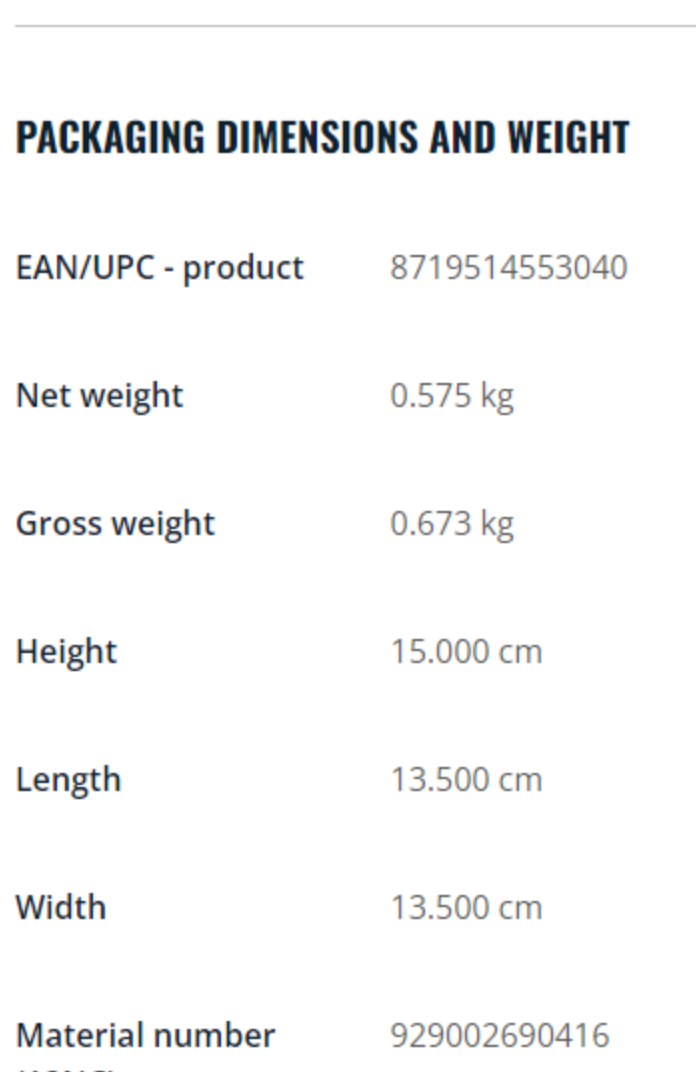

PRESET WELL-BEING FEATURES

Use the preset well-being features in the WIZ app to and enjoy the lighting pattern best suited for your circadian rhythm throughout the day. WIZ will provide you bright daylight when you need to get energised and focus, and transition smoothly to soft warm white to help you relax and sleep better.

VOICE CONTROL WITH GOOGLE ASSISTANT, ALEXA OR SIRI SHORTCUTS

Get hands-free control of your lights by using your voice and Google Assistant, Amazon Alexa or Siri Shortcuts. Use simple voice commands to turn lights on or off, brighten and dim, change colour and set custom light Scenes.

SUBTLE BACKLIGHT DESIGN FOR UNIQUE LOOK

This lamp's unique dual-light-zone design lets you project a splash of light onto the wall, while still emitting a soft glow onto the table or counter on which the light sits.

SPECIFICATIONS

BULB CHARACTERISTICS

Intended use	Indoor
Lamp shape	Round

DESIGN AND FINISHING

Colour	white
Material	plastic

DURABILITY

Average life (at 2.7 hrs/day)	25 a
Lumen maintenance factor	70%
Number of switch cycles	20,000

EXTRA FEATURE/ACCESSORY INCL.

Adjustable spot head	No
Dimmable with remote control	Yes
LED integrated	Yes
On/off switch on wire	No
Power adapter included	Yes
Remote control included	No
Centrepiece	Yes

LIGHT CHARACTERISTICS

Colour consistency	6SDCM
Colour rendering index (CRI)	80
Warm-up time to 60% light	<2

MISCELLANEOUS

Especially designed for	Functional

OTHER CHARACTERISTICS

Lamp current	300 mA
Efficacy	68 lm/W

POWER CONSUMPTION

Power factor	0.4
Voltage	100-240 V

PRODUCT DIMENSIONS AND WEIGHT

Height	13.4 cm
Length	13.4 cm
Net weight	0.68 kg
Width	13.4 cm

SERVICE

Warranty	2 year(s)

TECHNICAL SPECIFICATIONS

Lifetime up to	25,000 h
Diameter	134 mm
Total lumen output fixture	620
Light colour	2200-6500 (RGB)
Fixture dimmable	Yes
LED	Yes
Built-in LED	Yes
Wattage bulb included	9
IP code	IP20
Class of protection	Class II

PACKAGING DIMENSIONS AND WEIGHT

EAN/UPC - product	8719514553040
Net weight	0.575 kg
Gross weight	0.673 kg
Height	15.000 cm
Length	13.500 cm
Width	13.500 cm
Material number (12NC)	929002690416

OTHER

User manual	No manual available

#ConnectedLight

Select country

UNITED KINGDOM - ENGLISH >

- Home
- FAQ
- Get help
- Declaration of conformity
- About WIZ
- Contact us
- Press room
- Privacy Notice
- End of support policy
- Website terms of use
- Product terms of use
- Cookie policy

© 2018-2022 Signify Holding. All rights reserved.