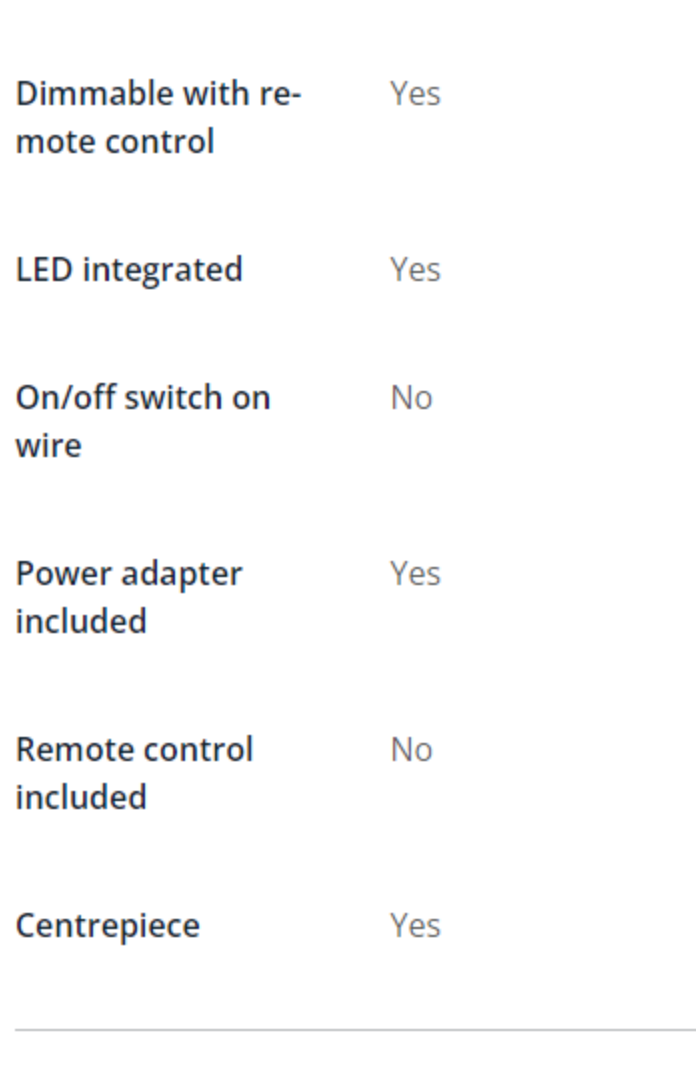

AUTOMATE YOUR LIGHT WITH SCHEDULES

Automate the lights to fit your daily or weekly routines. Schedule your light to turn on before you arrive home and keep it off when not needed.