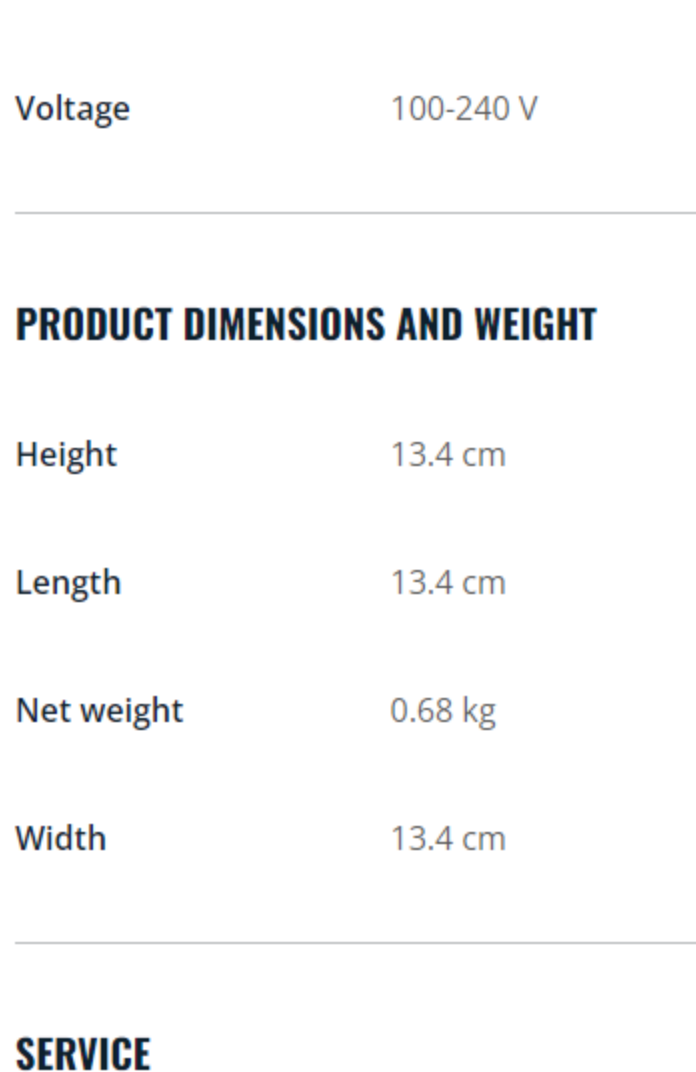

CUSTOMISE SCENES WITH PRESET DYNAMIC LIGHT MODES.

Mix different colour and white lights modes to create the perfect light ambience for your daily moment. Save it and call it out at any time with app, WIZmote or voice.