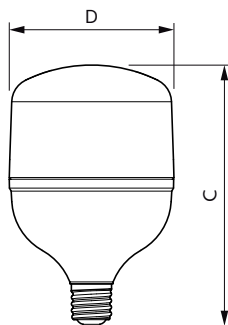

Application

- Industrial/retail – warehouses, factories, shops, transport hubs

TrueForce Core LED Industrial and Retail (Highbay – HPI/SON/HPL)

Versions

Dimensional drawing

Product	D	C
TrueForce Core HB 65W E40 840 GN3	140 mm	224 mm
TrueForce Core HB 65W E40 865 GN3	140 mm	224 mm
TrueForce Core HB 50W E40 865 GN3	139 mm	224 mm

Product	D	C
TrueForce Core HB 80W E40 840 GN3	160 mm	269 mm
TrueForce Core HB 80W E40 865 GN3	160 mm	269 mm

TrueForce Core LED Industrial and Retail (Highbay – HPI/SON/HPL)

Dimensional drawing

Product	D	C
TrueForce Core HB 30W E27 830 GN3	100 mm	165 mm
TrueForce Core HB 30W E27 865 GN3	100 mm	165 mm

Product	D	C
TrueForce Core HB 50W E27 830 GN3	139 mm	221 mm
TrueForce Core HB 50W E27 865 GN3	139 mm	221 mm

Product	D	C
TrueForce Core HB 40W E27 865 GN3	118 mm	193 mm
TrueForce Core HB 40W E27 830 GN3	118 mm	193 mm