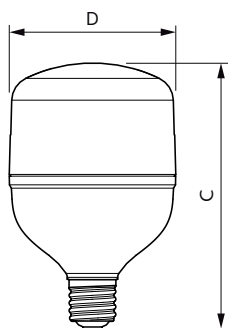

Application

- Industrial/retail – warehouses, factories, shops, transport hubs

TrueForce Core LED Industrial and Retail (Highbay – HPI/SON/HPL)

Versions

Dimensional drawing

Product	D	C
TrueForce Core HB 65W E40 840 GN3	140 mm	224 mm
TrueForce Core HB 65W E40 865 GN3	140 mm	224 mm
TrueForce Core HB 50W E40 865 GN3	139 mm	224 mm

Product	D	C
TrueForce Core HB 80W E40 840 GN3	160 mm	269 mm
TrueForce Core HB 80W E40 865 GN3	160 mm	269 mm

TrueForce Core LED Industrial and Retail (Highbay – HPI/SON/HPL)

Dimensional drawing

Product	D	C
TrueForce Core HB 30W E27 830 GN3	100 mm	165 mm
TrueForce Core HB 30W E27 865 GN3	100 mm	165 mm

Product	D	C
TrueForce Core HB 50W E27 830 GN3	139 mm	221 mm
TrueForce Core HB 50W E27 865 GN3	139 mm	221 mm

Product	D	C
TrueForce Core HB 40W E27 865 GN3	118 mm	193 mm
TrueForce Core HB 40W E27 830 GN3	118 mm	193 mm