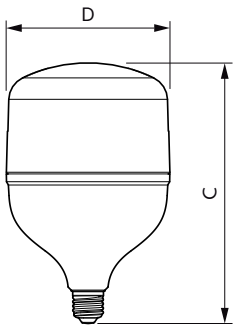

Application

- Industrial/retail – warehouses, factories, shops, transport hubs

TrueForce Core LED Industrial and Retail (Highbay – HPI/SON/HPL)

Versions

Dimensional drawing

Product	D	C
TrueForce Core HB 65W E40 840 GN3	140 mm	224 mm
TrueForce Core HB 65W E40 865 GN3	140 mm	224 mm
TrueForce Core HB 50W E40 865 GN3	139 mm	224 mm

Product	D	C
TrueForce Core HB 80W E40 840 GN3	160 mm	269 mm
TrueForce Core HB 80W E40 865 GN3	160 mm	269 mm

TrueForce Core LED Industrial and Retail (Highbay – HPI/SON/HPL)

Dimensional drawing

Product	D	C
TrueForce Core HB 30W E27 830 GN3	100 mm	165 mm
TrueForce Core HB 30W E27 865 GN3	100 mm	165 mm

Product	D	C
TrueForce Core HB 50W E27 830 GN3	139 mm	221 mm
TrueForce Core HB 50W E27 865 GN3	139 mm	221 mm

Product	D	C
TrueForce Core HB 40W E27 865 GN3	118 mm	193 mm
TrueForce Core HB 40W E27 830 GN3	118 mm	193 mm