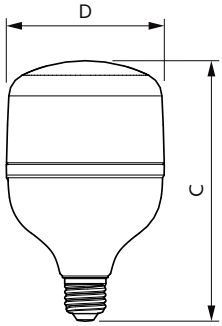

Application

- Industrial/retail – warehouses, factories, shops, transport hubs

TrueForce Core LED Industrial and Retail (Highbay – HPI/SON/HPL)

Versions

Dimensional drawing

Product	D	C
TrueForce Core HB 65W E40 840 GN3	140 mm	224 mm
TrueForce Core HB 65W E40 865 GN3	140 mm	224 mm
TrueForce Core HB 50W E40 865 GN3	139 mm	224 mm

Product	D	C
TrueForce Core HB 80W E40 840 GN3	160 mm	269 mm
TrueForce Core HB 80W E40 865 GN3	160 mm	269 mm

TrueForce Core LED Industrial and Retail (Highbay – HPI/SON/HPL)

Dimensional drawing

Product	D	C
TrueForce Core HB 30W E27 830 GN3	100 mm	165 mm
TrueForce Core HB 30W E27 865 GN3	100 mm	165 mm

Product	D	C
TrueForce Core HB 50W E27 830 GN3	139 mm	221 mm
TrueForce Core HB 50W E27 865 GN3	139 mm	221 mm

Product	D	C
TrueForce Core HB 40W E27 865 GN3	118 mm	193 mm
TrueForce Core HB 40W E27 830 GN3	118 mm	193 mm