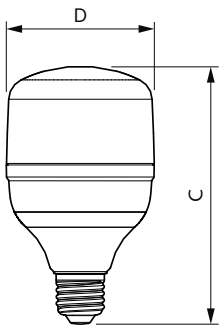

Product	D	C
TrueForce Core HB 80W E40 840 GN3	160 mm	269 mm
TrueForce Core HB 80W E40 865 GN3	160 mm	269 mm

TrueForce Core LED Industrial and Retail (Highbay – HPI/SON/HPL)

Dimensional drawing

Product	D	C
TrueForce Core HB 30W E27 830 GN3	100 mm	165 mm
TrueForce Core HB 30W E27 865 GN3	100 mm	165 mm

Product	D	C
TrueForce Core HB 50W E27 830 GN3	139 mm	221 mm
TrueForce Core HB 50W E27 865 GN3	139 mm	221 mm

Product	D	C
TrueForce Core HB 40W E27 865 GN3	118 mm	193 mm
TrueForce Core HB 40W E27 830 GN3	118 mm	193 mm