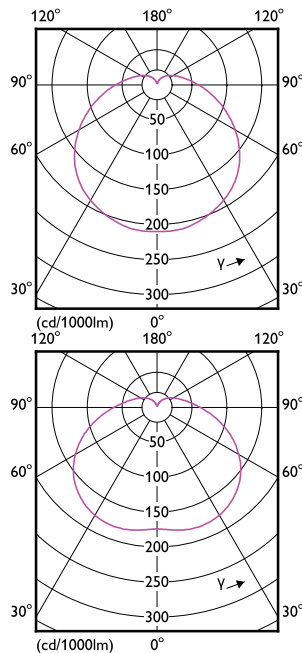

Order Code	Full Product Name	Colour Code	Correlated Colour	
			Temperature (Nom)	Luminous Flux (Nom)
929002408808	TrueForce Core HB 50W E27 865 GN3	865	6500 K	5000 lm
929002408908	TrueForce Core HB 50W E40 865 GN3	865	6500 K	5000 lm
929002409008	TrueForce Core HB 65W E40 840 GN3	840	4000 K	7000 lm
929002409108	TrueForce Core HB 65W E40 865 GN3	865	6500 K	7000 lm
929002409208	TrueForce Core HB 80W E40 840 GN3	840	4000 K	9000 lm
929002409308	TrueForce Core HB 80W E40 865 GN3	865	6500 K	9000 lm

Temperature

Order Code	Full Product Name	T-Case Maximum (Nom)
929002408108	TrueForce Core HB 25W E27 830 GN3	90 °C
929002408208	TrueForce Core HB 25W E27 865 GN3	90 °C
929002408308	TrueForce Core HB 30W E27 830 GN3	75 °C
929002408408	TrueForce Core HB 30W E27 865 GN3	75 °C
929002408508	TrueForce Core HB 40W E27 830 GN3	79 °C
929002408608	TrueForce Core HB 40W E27 865 GN3	79 °C
929002408708	TrueForce Core HB 50W E27 830 GN3	78 °C
929002408808	TrueForce Core HB 50W E27 865 GN3	78 °C
929002408908	TrueForce Core HB 50W E40 865 GN3	78 °C
929002409008	TrueForce Core HB 65W E40 840 GN3	80 °C
929002409108	TrueForce Core HB 65W E40 865 GN3	80 °C
929002409208	TrueForce Core HB 80W E40 840 GN3	83 °C
929002409308	TrueForce Core HB 80W E40 865 GN3	83 °C