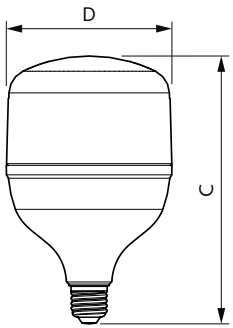

Product	D	C
TrueForce Core HB 80W E40 840 GN3	160 mm	269 mm
TrueForce Core HB 80W E40 865 GN3	160 mm	269 mm

TrueForce Core LED Industrial and Retail (Highbay – HPI/SON/HPL)

Dimensional drawing

Product	D	C
TrueForce Core HB 30W E27 830 GN3	100 mm	165 mm
TrueForce Core HB 30W E27 865 GN3	100 mm	165 mm

Product	D	C
TrueForce Core HB 50W E27 830 GN3	139 mm	221 mm
TrueForce Core HB 50W E27 865 GN3	139 mm	221 mm

Product	D	C
TrueForce Core HB 40W E27 865 GN3	118 mm	193 mm
TrueForce Core HB 40W E27 830 GN3	118 mm	193 mm