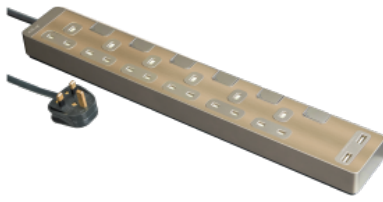

Product datasheet

Specifications

Trailing socket, AvatarOn, with individual switch & USB, 6 gang, 3M, metal golden hairline

TSH36U_3_GH_C5

Main

Range	AvatarOn
Product or component type	Power strip
Shape	Rectangular
Control type	Switch
Socket number	6
Integrated connection type	6 USB port 250 V AC, maximum load current: 13 A
Cable length	3 m

Complementary

Number of socket outlets with earth pin	6
[Ue] rated operational voltage	250 V
Number of USB connection	2
[In] rated current	13 A
On/Off switch present	True
Outlet standard	BS 1363
Surge protection present	False
Marking	Without symbol
Cover present	False
Socket additional information	Shuttered
Pilot light	ON indicator
Material	PC (polycarbonate)
Length	400.5 mm
Width	61 mm
Depth	32 mm
Type of packing	Blister
Cable cross section	0...1.25 mm ²
Colour	Metal gold hairline
Surface treatment	Untreated