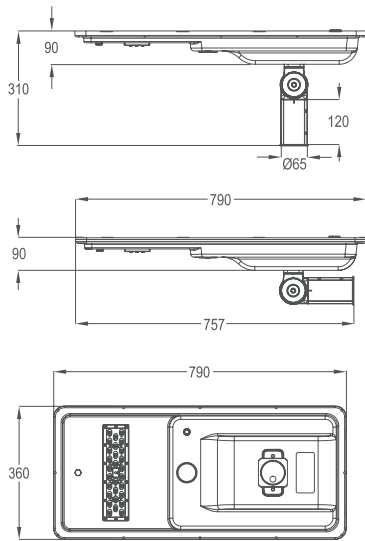

DIMENSION

RA36530