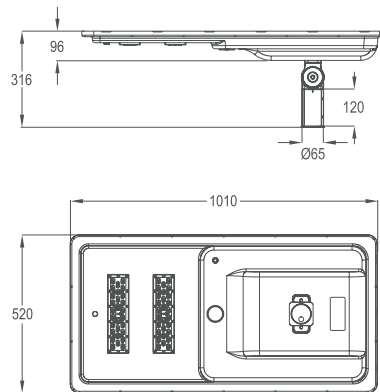

LUMINAIRE SPECIFICATIONS

- **Power** 30W
60W
80W
120W
- **Fitting Material** Die Cast Aluminium
- **Fitting Color** RAL 9006
- **Ingress Protection** IP66
- **Impact Protection** IK08
- **Voltage** 12Vdc & 24Vdc
- **Operating Temperature** -20 ~ +50°C
- **Beam Angle** Type II
- **Sensor** Microwave Motion Detection
Up To 20m Distance
(For 30W, 60W, & 80W Only)
- **Installation** Ø48 - 60 mm Pole
Side Entry, 0° Tilting (For 30W only)
Post Top, 0° - 25° Tilting (For 30W,
60W, 80W & 120W)

APPLICATION

- Residential Areas, Parking Lots, Parks, Security Needs, Aquacultures & Agricultures Lightings

DIMENSION

RA36530

RA36560 / RA36580

PHOTOMETRIC

RA365120

Note: All specifications are subject to change without prior notice for product improvement. Images, pictures, and illustrations used are for illustrative purposes only and the color printed may differ from the actual product.