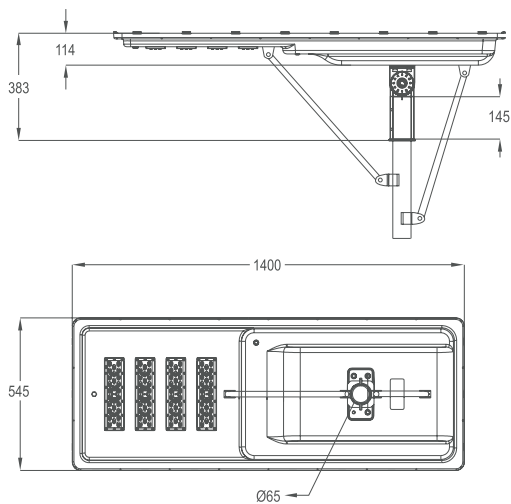

LUMINAIRE SPECIFICATIONS

- **Power** 30W
60W
80W
120W
- **Fitting Material** Die Cast Aluminium
- **Fitting Color** RAL 9006
- **Ingress Protection** IP66
- **Impact Protection** IK08
- **Voltage** 12Vdc & 24Vdc
- **Operating Temperature** -20 ~ +50°C
- **Beam Angle** Type II
- **Sensor** Microwave Motion Detection
Up To 20m Distance
(For 30W, 60W, & 80W Only)
- **Installation** Ø48 - 60 mm Pole
Side Entry, 0° Tilting (For 30W only)
Post Top, 0° - 25° Tilting (For 30W,
60W, 80W & 120W)

APPLICATION

- Residential Areas, Parking Lots, Parks, Security Needs, Aquacultures & Agricultures Lightings

DIMENSION

RA36530

RA36560 / RA36580

PHOTOMETRIC

RA365120

Note: All specifications are subject to change without prior notice for product improvement. Images, pictures, and illustrations used are for illustrative purposes only and the color printed may differ from the actual product.