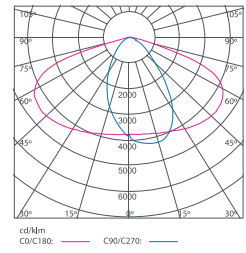

APPLICATION

- Residential Areas, Parking Lots, Parks, Security Needs, Aquacultures & Agricultures Lightings

DIMENSION

RA36530

RA36560 / RA36580

PHOTOMETRIC

RA365120

Note: All specifications are subject to change without prior notice for product improvement. Images, pictures, and illustrations used are for illustrative purposes only and the color printed may differ from the actual product.