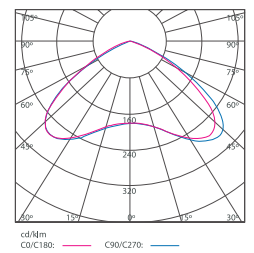

DIMENSION

PHOTOMETRIC

Type V

Note: All specifications are subject to change without prior notice for product improvement. Images, pictures, and illustrations used are for illustrative purposes only and the color printed may differ from the actual product.