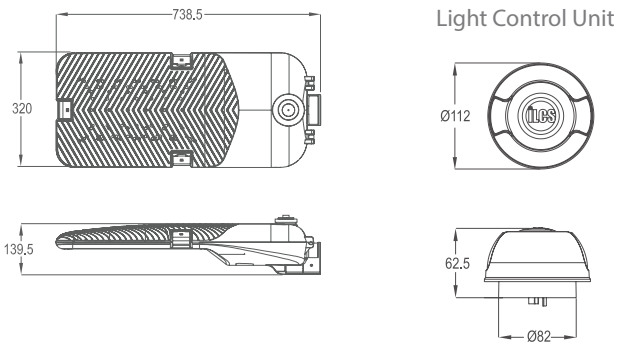

DIMENSION

PHOTOMETRIC

Note: All specifications are subject to change without prior notice for product improvement. Images, pictures, and illustrations used are for illustrative purposes only and the color printed may differ from the actual product.