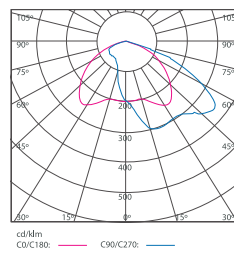

DIMENSION

PHOTOMETRIC

Type IV

Note: All specifications are subject to change without prior notice for product improvement. Images, pictures, and illustrations used are for illustrative purposes only and the color printed may differ from the actual product.