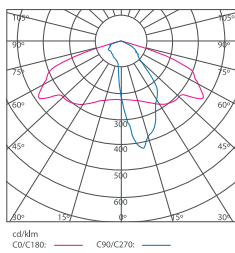

APPLICATION

- Residential Areas, Municipal & Expressway Lightings

MEASUREMENT & ORDER CODE

| WATTAGE | ORDER CODE | NO. OF LEDS | TYPICAL LUMINOUS FLUX | TYPICAL WATTAGE | CARTON DIMENSION (L x W x H) mm | NETT WEIGHT |
|---------|----------------|-------------|-----------------------|-----------------|---------------------------------|-------------|
| 125W | K09220 EA 125W | 60 | 17050 | 132 | 800 x 380 x 200 | 11.0 kg |
| 150W | K09220 EA 150W | 72 | 20600 | 160 | 800 x 380 x 200 | 11.0 kg |

* Please indicate LED color temperature and optic when ordering.
* Programmable dimming LED driver is available upon request.
* All result tested base on 5000K CCT LEDs.

DIMENSION

PHOTOMETRIC

Type I

Type II