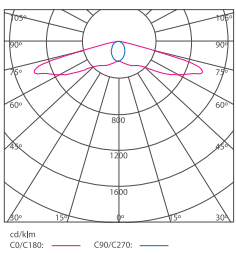

APPLICATION

- Residential Areas, Municipal & Expressway Lightings

MEASUREMENT & ORDER CODE

| WATTAGE | ORDER CODE | NO. OF LEDS | TYPICAL LUMINOUS FLUX | TYPICAL WATTAGE | CARTON DIMENSION (L x W x H) mm | NETT WEIGHT |
|---------|----------------|-------------|-----------------------|-----------------|---------------------------------|-------------|
| 125W | K09220 EA 125W | 60 | 17050 | 132 | 800 x 380 x 200 | 11.0 kg |
| 150W | K09220 EA 150W | 72 | 20600 | 160 | 800 x 380 x 200 | 11.0 kg |

* Please indicate LED color temperature and optic when ordering.
* Programmable dimming LED driver is available upon request.
* All result tested base on 5000K CCT LEDs.

DIMENSION

PHOTOMETRIC

Type I

Type II