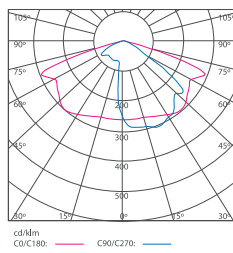

DIMENSION

PHOTOMETRIC

Type III

Note: All specifications are subject to change without prior notice for product improvement. Images, pictures, and illustrations used are for illustrative purposes only and the color printed may differ from the actual product.