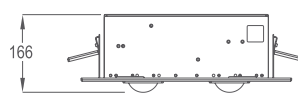

CUBO RECESSED