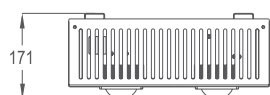

DIMENSION

CUBO SURFACE