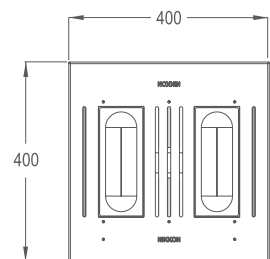

DIMENSION

CUBO SURFACE

CUBO RECESSED

Light Control Unit

PHOTOMETRIC

cd/ftm
C0/C180: — C90/C270: —

Note: All specifications are subject to change without prior notice for product improvement. Images, pictures, and illustrations used are for illustrative purposes only and the color printed may differ from the actual product.