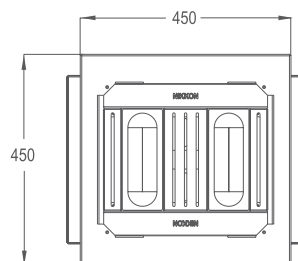

CUBO RECESSED