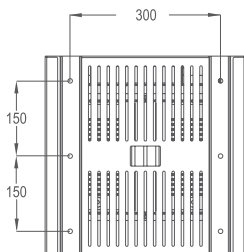

DIMENSION

CUBO SURFACE