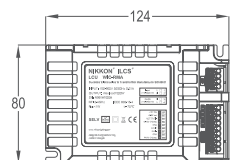

Light Control Unit