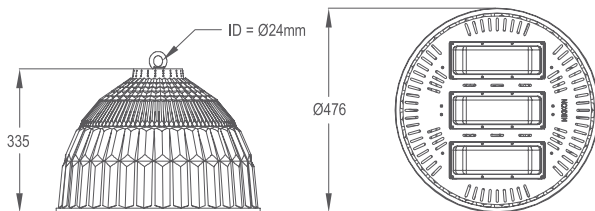

LUMINAIRE SPECIFICATIONS

- **Power** 40W
80W
120W
160W
- **Reflector Material** Deep Draw Non-Corrosive Aluminium
- **Fitting Color** White, Akzo Nobel RAL9016
- **Optical Cover** Anti Glare Frosted Polycarbonate Diffuser
- **Heat Sink** Extruded Aluminium
- **Voltage** 220 ~ 240 Vac 50 / 60Hz
- **Electrical Safety Class** Class I
- **Operating Temperature** -30 ~ +45°C
- **Installation** Hook Mounting
- **Surge Protections** 10KV, 20KA

APPLICATION

- Warehouses, Multipurpose Halls, Exhibition Halls, Production Areas & Factories

MEASUREMENT & ORDER CODE

WATTAGE	ORDER CODE	NO. OF LEDS	TYPICAL LUMINOUS FLUX	TYPICAL WATTAGE	CARTON DIMENSION (L x W x H) mm	NETT WEIGHT
40W	K14101 40W	18	5200	44	420 x 420 x 370	3.9 kg
80W	K14101 80W	36	9430	85	500 x 500 x 430	5.6 kg
120W	K14101 120W	54	13920	124	500 x 500 x 430	6.8 kg
160W	K14101 160W	72	19210	167	600 x 600 x 490	8.2 kg

* Please indicate LED color temperature when ordering.
* All result tested base on 5000K CCT LEDs.

DIMENSION

K14101 40W

K14101 80W

K14101 120W

K14101 160W

PHOTOMETRIC

Wide Beam