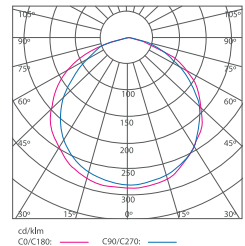

APPLICATION

- Warehouses, Multipurpose Halls, Exhibition Halls, Production Areas & Factories

MEASUREMENT & ORDER CODE

WATTAGE	ORDER CODE	NO. OF LEDS	TYPICAL LUMINOUS FLUX	TYPICAL WATTAGE	CARTON DIMENSION (L x W x H) mm	NETT WEIGHT
40W	K14101 40W	18	5200	44	420 x 420 x 370	3.9 kg
80W	K14101 80W	36	9430	85	500 x 500 x 430	5.6 kg
120W	K14101 120W	54	13920	124	500 x 500 x 430	6.8 kg
160W	K14101 160W	72	19210	167	600 x 600 x 490	8.2 kg

* Please indicate LED color temperature when ordering.
* All result tested base on 5000K CCT LEDs.

DIMENSION

K14101 40W

K14101 80W

K14101 120W

K14101 160W

PHOTOMETRIC

Wide Beam