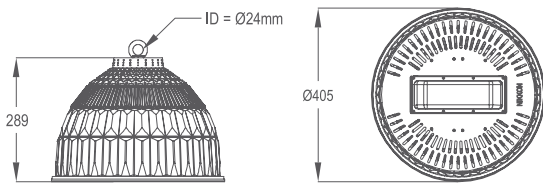

LUMINAIRE SPECIFICATIONS

- **Power** 40W
80W
120W
160W
- **Reflector Material** Deep Draw Non-Corrosive Aluminium
- **Fitting Color** White, Akzo Nobel RAL9016
- **Optical Cover** Anti Glare Frosted Polycarbonate Diffuser
- **Heat Sink** Extruded Aluminium
- **Voltage** 220 ~ 240 Vac 50 / 60Hz
- **Electrical Safety Class** Class I
- **Operating Temperature** -30 ~ +45°C
- **Installation** Hook Mounting
- **Surge Protections** 10KV, 20KA

APPLICATION

- Warehouses, Multipurpose Halls, Exhibition Halls, Production Areas & Factories

MEASUREMENT & ORDER CODE

WATTAGE	ORDER CODE	NO. OF LEDS	TYPICAL LUMINOUS FLUX	TYPICAL WATTAGE	CARTON DIMENSION (L x W x H) mm	NETT WEIGHT
40W	K14101 40W	18	5200	44	420 x 420 x 370	3.9 kg
80W	K14101 80W	36	9430	85	500 x 500 x 430	5.6 kg
120W	K14101 120W	54	13920	124	500 x 500 x 430	6.8 kg
160W	K14101 160W	72	19210	167	600 x 600 x 490	8.2 kg

* Please indicate LED color temperature when ordering.
* All result tested base on 5000K CCT LEDs.

DIMENSION

K14101 40W

K14101 80W

K14101 120W

K14101 160W

PHOTOMETRIC

Wide Beam