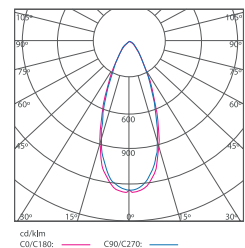

DIMENSION

PHOTOMETRIC

NB19

Note: All specifications are subject to change without prior notice for product improvement. Images, pictures, and illustrations used are for illustrative purposes only and the color printed may differ from the actual product.