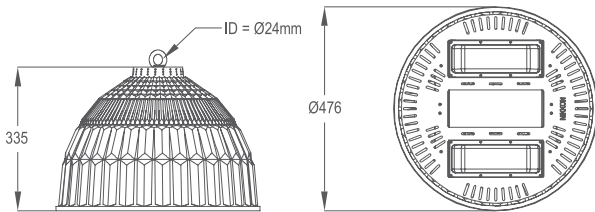

LUMINAIRE SPECIFICATIONS

- **Power** 40W
80W
120W
160W
- **Reflector Material** Deep Draw Non-Corrosive Aluminium
- **Fitting Color** White, Akzo Nobel RAL9016
- **Optical Cover** Anti Glare Frosted Polycarbonate Diffuser
- **Heat Sink** Extruded Aluminium
- **Voltage** 220 ~ 240 Vac 50 / 60Hz
- **Electrical Safety Class** Class I
- **Operating Temperature** -30 ~ +45°C
- **Installation** Hook Mounting
- **Surge Protections** 10KV, 20KA

APPLICATION

- Warehouses, Multipurpose Halls, Exhibition Halls, Production Areas & Factories

MEASUREMENT & ORDER CODE

WATTAGE	ORDER CODE	NO. OF LEDS	TYPICAL LUMINOUS FLUX	TYPICAL WATTAGE	CARTON DIMENSION (L x W x H) mm	NETT WEIGHT
40W	K14101 40W	18	5200	44	420 x 420 x 370	3.9 kg
80W	K14101 80W	36	9430	85	500 x 500 x 430	5.6 kg
120W	K14101 120W	54	13920	124	500 x 500 x 430	6.8 kg
160W	K14101 160W	72	19210	167	600 x 600 x 490	8.2 kg

* Please indicate LED color temperature when ordering.
* All result tested base on 5000K CCT LEDs.

DIMENSION

K14101 40W

K14101 80W

K14101 120W

K14101 160W

PHOTOMETRIC

Wide Beam