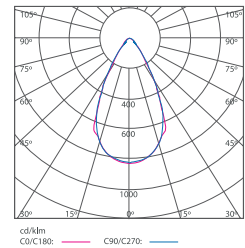

DIMENSION

PHOTOMETRIC

MB51

Note: All specifications are subject to change without prior notice for product improvement. Images, pictures, and illustrations used are for illustrative purposes only and the color printed may differ from the actual product.