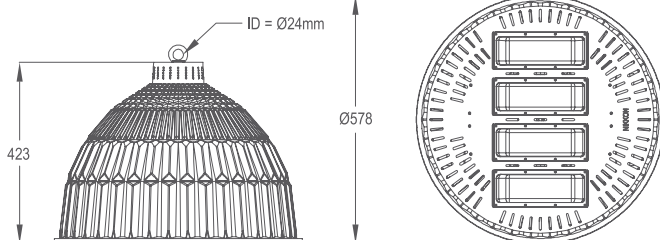

LUMINAIRE SPECIFICATIONS

- **Power** 40W
80W
120W
160W
- **Reflector Material** Deep Draw Non-Corrosive Aluminium
- **Fitting Color** White, Akzo Nobel RAL9016
- **Optical Cover** Anti Glare Frosted Polycarbonate Diffuser
- **Heat Sink** Extruded Aluminium
- **Voltage** 220 ~ 240 Vac 50 / 60Hz
- **Electrical Safety Class** Class I
- **Operating Temperature** -30 ~ +45°C
- **Installation** Hook Mounting
- **Surge Protections** 10KV, 20KA

APPLICATION

- Warehouses, Multipurpose Halls, Exhibition Halls, Production Areas & Factories

MEASUREMENT & ORDER CODE

WATTAGE	ORDER CODE	NO. OF LEDS	TYPICAL LUMINOUS FLUX	TYPICAL WATTAGE	CARTON DIMENSION (L x W x H) mm	NETT WEIGHT
40W	K14101 40W	18	5200	44	420 x 420 x 370	3.9 kg
80W	K14101 80W	36	9430	85	500 x 500 x 430	5.6 kg
120W	K14101 120W	54	13920	124	500 x 500 x 430	6.8 kg
160W	K14101 160W	72	19210	167	600 x 600 x 490	8.2 kg

* Please indicate LED color temperature when ordering.
* All result tested base on 5000K CCT LEDs.

DIMENSION

K14101 40W

K14101 80W

K14101 120W

K14101 160W

PHOTOMETRIC

Wide Beam