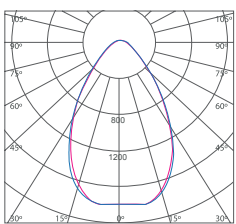

\* Please indicate beam angle when ordering.  
\* All result tested base on 5700K CCT LEDs.

### DIMENSION

100W / 150W  
200W / 240W

300W

### PHOTOMETRIC

90D

cd/klm  
C0/C180: — C90/C270: —

120D

cd/klm  
C0/C180: — C90/C270: —

Note: All specifications are subject to change without prior notice for product improvement. Images, pictures and illustrations used are for illustrative purposes only and the color printed may differ from the actual product.