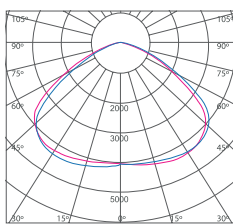

### MEASUREMENT & ORDER CODE

WATTAGE	ORDER CODE	TYPICAL LUMINOUS FLUX	TYPICAL WATTAGE	CARTON DIMENSION (L x W x H) mm	NETT WEIGHT
100W	UF3 100W	14340	100	428 x 428 x 250	3.9 kg
150W	UF3 150W	20845	150	428 x 428 x 250	3.9 kg
200W	UF3 200W	28356	200	428 x 428 x 250	4.3 kg
240W	UF3 240W	35947	240	428 x 428 x 250	4.3 kg
300W	UF3 300W	44566	300	428 x 428 x 250	5.1 kg

\* Please indicate beam angle when ordering.  
\* All result tested base on 5700K CCT LEDs.

### DIMENSION

100W / 150W  
200W / 240W

300W

### PHOTOMETRIC

90D

cd/klm  
C0/C180: — C90/C270: —

120D

cd/klm  
C0/C180: — C90/C270: —

Note: All specifications are subject to change without prior notice for product improvement. Images, pictures and illustrations used are for illustrative purposes only and the color printed may differ from the actual product.